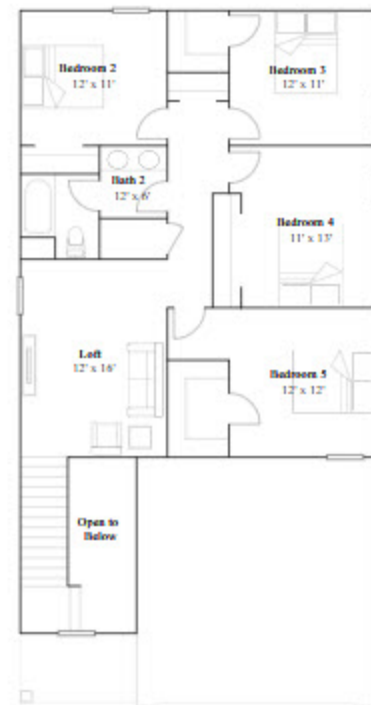

WESTVIEW

KISSIMMEE

Annapolis

3 bd . 2 ba . 1444 ft²

1st Floor

Available Exteriors

Exterior E

Exterior H

Exterior J

Atlanta

4 bd . 2 ba . 1 half ba . 1879 ft²

1st Floor

2nd Floor

Available Exteriors

Exterior E

Exterior H

Exterior J

Columbia

5 bd . 2 ba . 1 half ba . 2370 ft²

1st Floor

2nd Floor

Available Exteriors

Exterior E

Exterior H

Exterior J

Concord

6 bd . 3 ba . 2575 ft²

1st Floor

2nd Floor

Available Exteriors

Exterior E

Exterior H