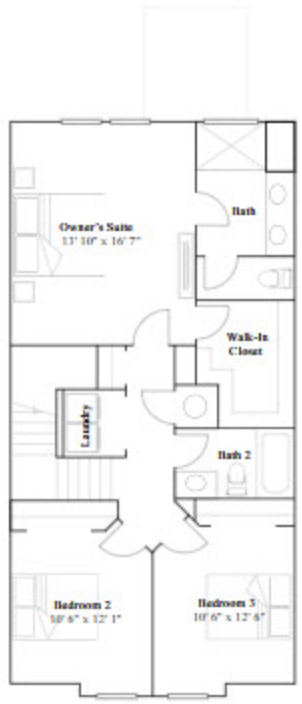

WESTVIEW

KISSIMMEE

Annapolis

3 bd . 2 ba . 1444 ft²

1st Floor

Available Exteriors

Exterior E

Exterior H

Exterior J

Columbia

5 bd . 2 ba . 1 half ba . 2370 ft²

1st Floor

2nd Floor

Available Exteriors

Exterior E

Exterior H

Exterior C

Amalfi

3 bd . 2 ba . 1 half ba . 1689 ft²

1st Floor

2nd Floor

Available Exteriors

Craftsman - 4Plex

Craftsman - 6Plex

Craftsman - 8Plex

Farmhouse - 4Plex

Farmhouse - 6Plex

Farmhouse - 8Plex

Minori

3 bd . 2 ba . 1 half ba . 1834 ft²

1st Floor

2nd Floor