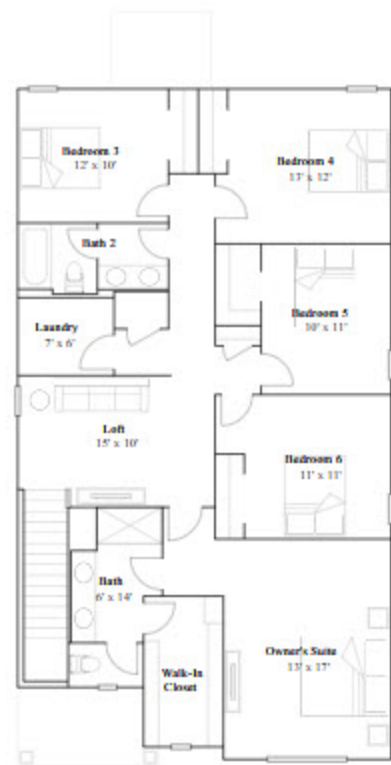

WESTVIEW

KISSIMMEE

Annapolis

3 bd . 2 ba . 1444 ft²

1st Floor

Available Exteriors

Exterior E

Exterior H

Exterior J

Columbia

5 bd . 2 ba . 1 half ba . 2370 ft²

1st Floor

2nd Floor

Available Exteriors

Exterior E

Exterior H

Exterior J

Concord

6 bd . 3 ba . 2575 ft²

1st Floor

2nd Floor

Available Exteriors

Exterior E

Exterior H

Exterior C

Edison

5 bd . 2 ba . 1 half ba . 2112 ft²

1st Floor

2nd Floor

Available Exteriors

Exterior B

Exterior C