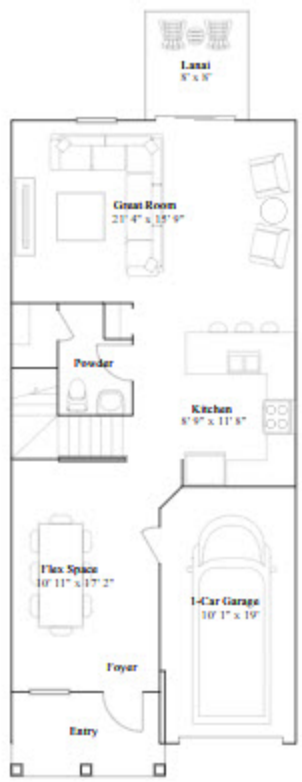

Exterior J

Columbia

5 bd . 2 ba . 1 half ba . 2370 ft²

1st Floor

2nd Floor

Available Exteriors

Exterior E

Exterior H

Jefferson

6 bd . 3 ba . 2463 ft²

1st Floor

2nd Floor

Available Exteriors

Exterior B

Exterior C

Bloom

Craftsman - 8Plex

Farmhouse - 4Plex

Farmhouse - 6Plex

Farmhouse - 8Plex

Minori

3 bd . 2 ba . 1 half ba . 1834 ft²

1st Floor

2nd Floor

3 bd . 2 ba . 1 half ba . 1873 ft²

1st Floor

2nd Floor

Available Exteriors

Craftsman - 4Plex

Craftsman - 6Plex

Craftsman - 8Plex

Farmhouse - 4Plex