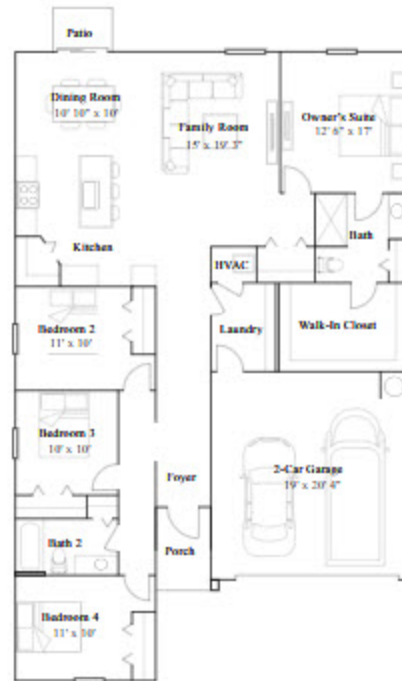

Exterior J

Columbia

5 bd . 2 ba . 1 half ba . 2370 ft²

1st Floor

2nd Floor

Available Exteriors

Exterior E

Exterior H

Jefferson

6 bd . 3 ba . 2463 ft²

1st Floor

2nd Floor

Available Exteriors

Exterior B

Exterior C

Bloom

3 bd . 2 ba . 1487 ft²

1st Floor

Available Exteriors

Exterior B

Exterior C

Celeste

4 bd . 2 ba . 1824 ft²

1st Floor

Available Exteriors

Exterior B

Exterior C

Dawn

4 bd . 3 ba . 2174 ft²

1st Floor

Available Exteriors

Exterior B