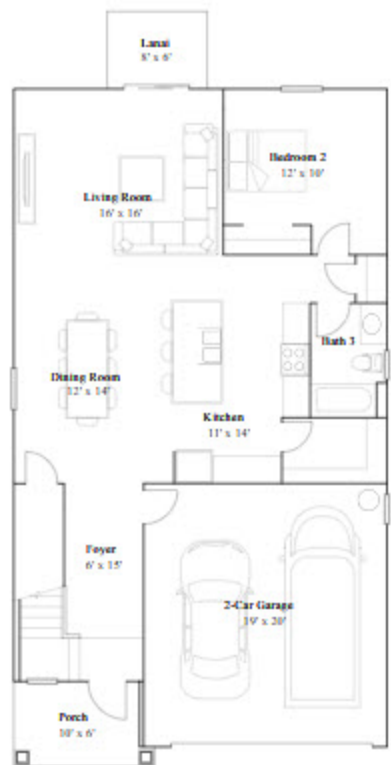

WESTVIEW

KISSIMMEE

Annapolis

3 bd . 2 ba . 1444 ft²

1st Floor

Available Exteriors

Exterior E

Exterior H

Exterior J

Atlanta

4 bd . 2 ba . 1 half ba . 1879 ft²

1st Floor

2nd Floor

Available Exteriors

Exterior E

Exterior H

Exterior J

Columbia

5 bd . 2 ba . 1 half ba . 2370 ft²

1st Floor

2nd Floor

Available Exteriors

Exterior E

Exterior H

Exterior J

Concord

6 bd . 3 ba . 2575 ft²

1st Floor

2nd Floor

Available Exteriors

Exterior E

Exterior H