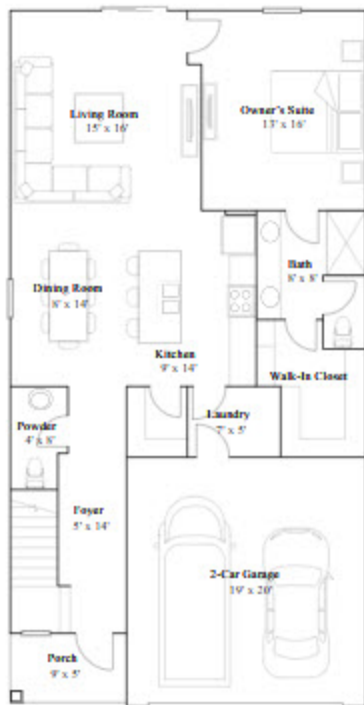

WESTVIEW

KISSIMMEE

Annapolis

3 bd . 2 ba . 1444 ft²

1st Floor

Available Exteriors

Exterior E

Exterior H

Exterior J

Atlanta

4 bd . 2 ba . 1 half ba . 1879 ft²

1st Floor

2nd Floor

Available Exteriors

Exterior E

Exterior H

Exterior J

Columbia

5 bd . 2 ba . 1 half ba . 2370 ft²

1st Floor

2nd Floor

Available Exteriors

Exterior E

Exterior H

Exterior J

Concord

6 bd . 3 ba . 2575 ft²

1st Floor

2nd Floor

Available Exteriors

Exterior E

Exterior H