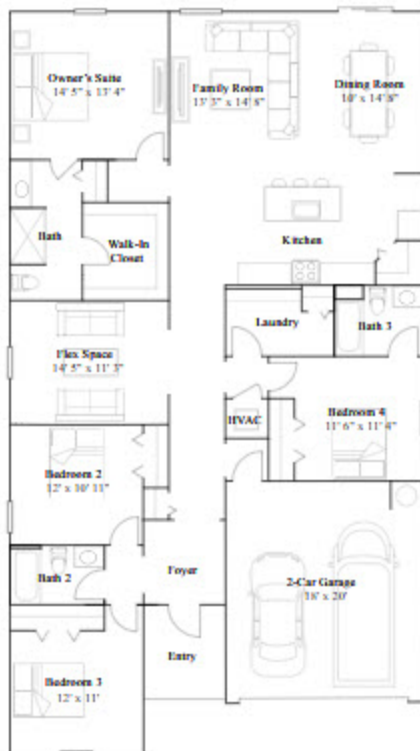

Exterior J

Columbia

5 bd . 2 ba . 1 half ba . 2370 ft²

1st Floor

2nd Floor

Available Exteriors

Exterior E

Exterior H

3 bd . 2 ba . 1487 ft²

1st Floor

Available Exteriors

Exterior B

Exterior C

Celeste

4 bd . 2 ba . 1824 ft²

1st Floor

Available Exteriors

Exterior B

Exterior C

Dawn

4 bd . 3 ba . 2174 ft²

1st Floor

Available Exteriors

Exterior B

Exterior C

Eclipse

5 bd . 3 ba . 2451 ft²

1st Floor

2nd Floor

Available Exteriors

Exterior A

Exterior B