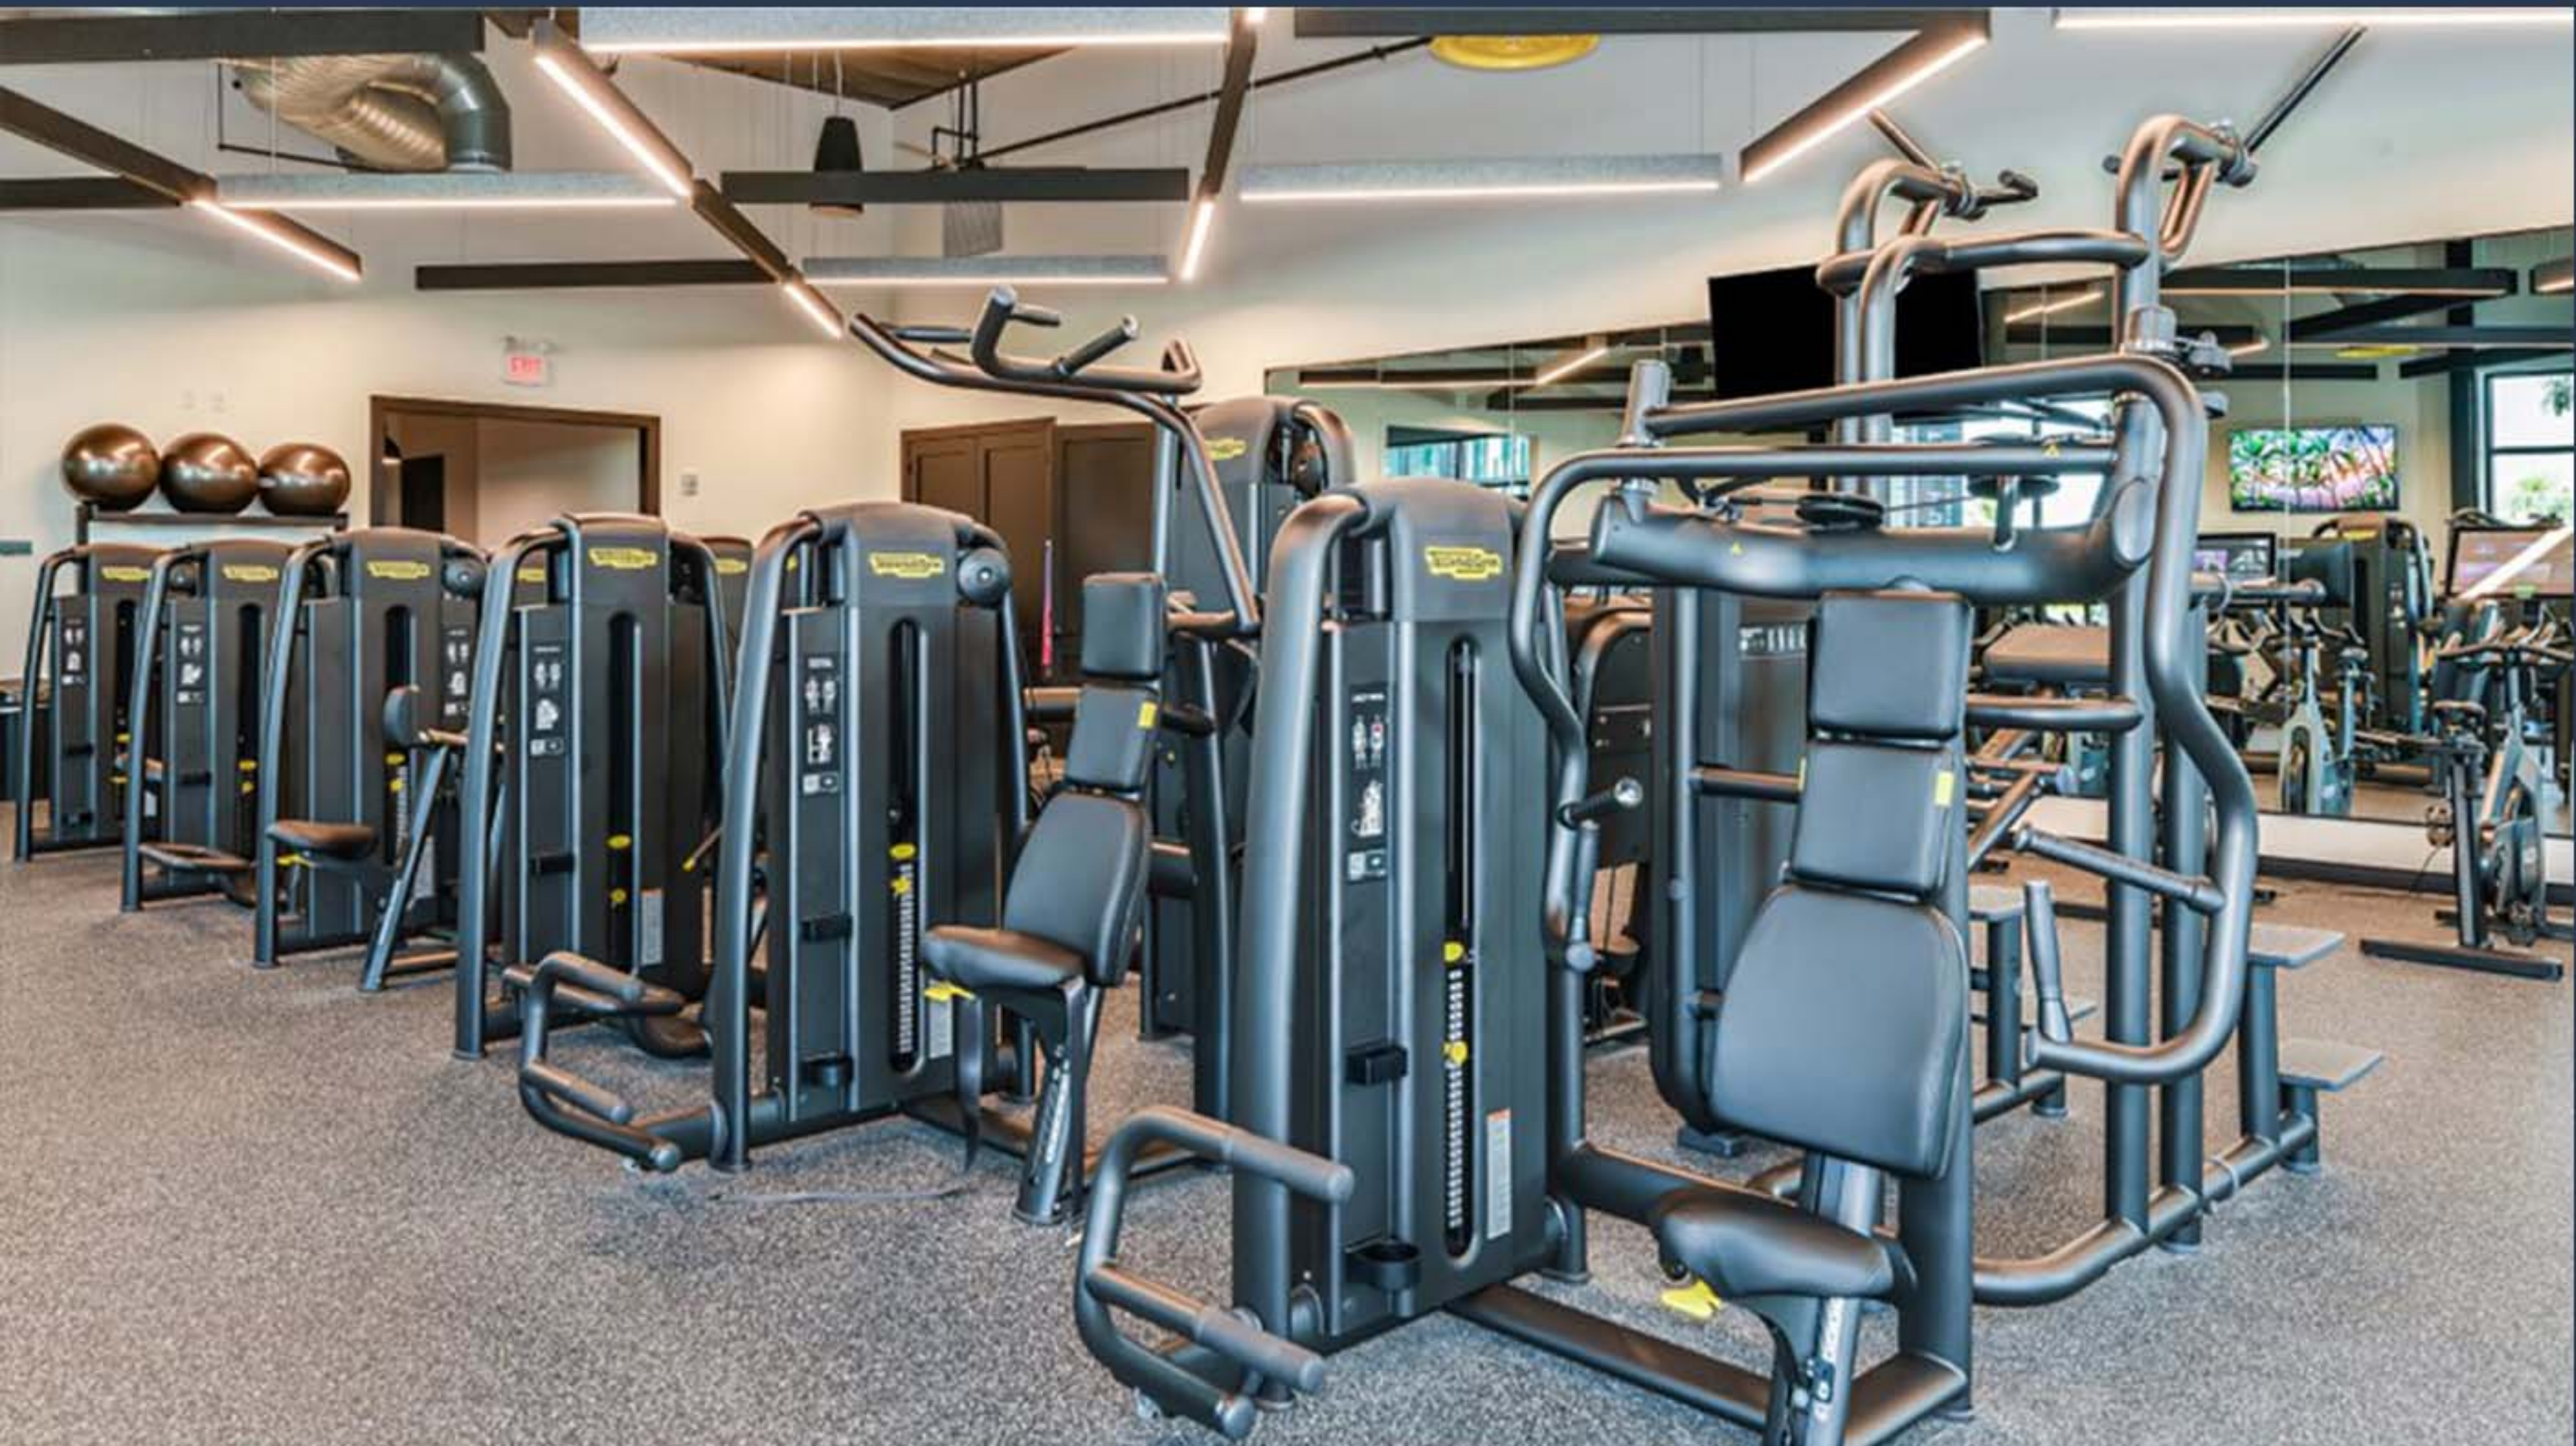

WESTVIEW

KISSIMMEE

Aden South I

Amenities

Innovative single family homes with inspired amenities.

- | | |
|----------------|------------------|
| Swimming Pool | Basketball Court |
| Clubhouse | Tennis Court |
| Fitness Center | Soccer Field |
| Dog Park | Pickleball Court |
| Splash Park | Volleyball Court |
| Tot Lot | Trail |
| Baseball Field | |