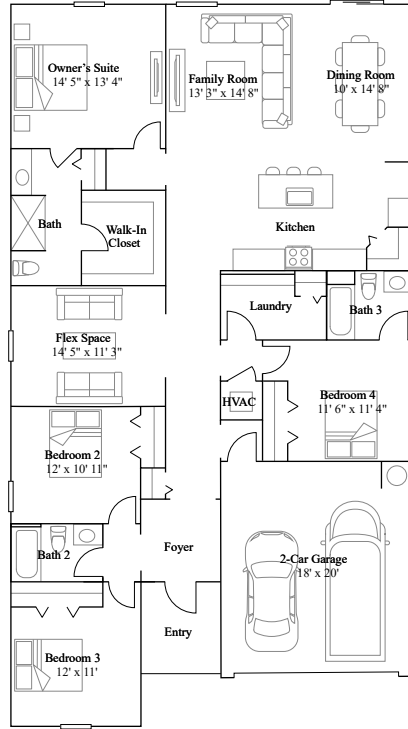

4 bd . 2 ba . 1824 ft²

1st Floor

Available Exteriors

Exterior B

Exterior C

Dawn

4 bd . 3 ba . 2174 ft²

1st Floor