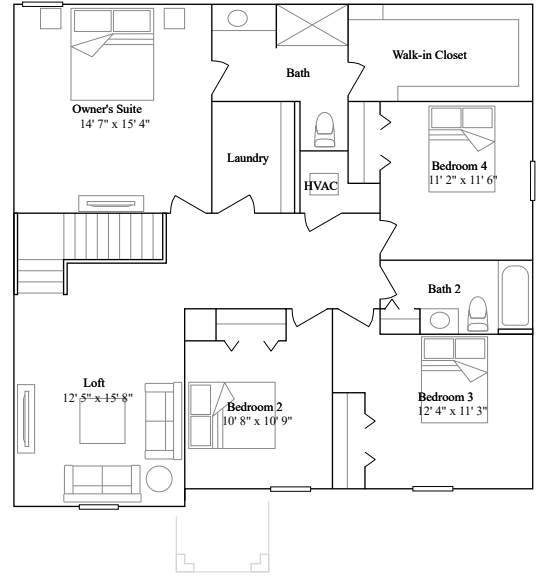

Available Exteriors

Exterior B

Exterior C

Eclipse

5 bd . 3 ba . 2451 ft²

1st Floor

2nd Floor

Available Exteriors