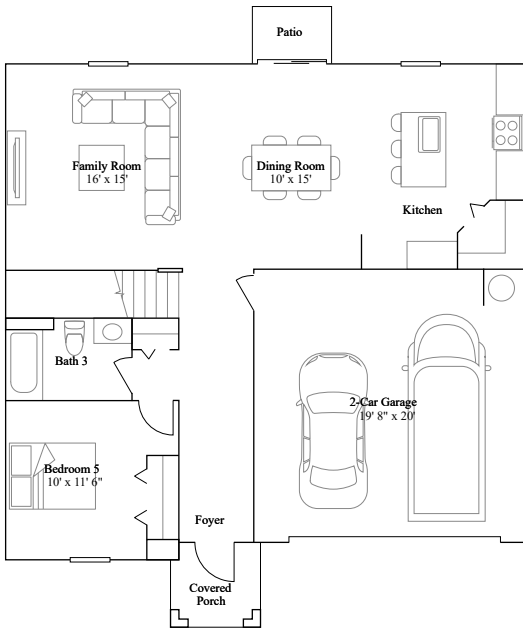

Available Exteriors

Exterior B

Exterior C

Eclipse

5 bd . 3 ba . 2451 ft²

1st Floor

2nd Floor

Available Exteriors