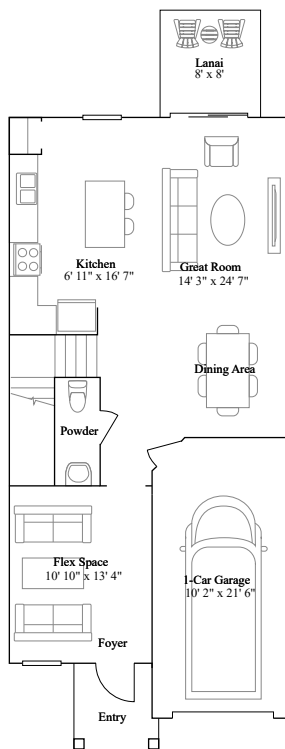

Available Exteriors

Amalfi

3 bd . 2 ba . 1 half ba . 1689 ft²

1st Floor

2nd Floor