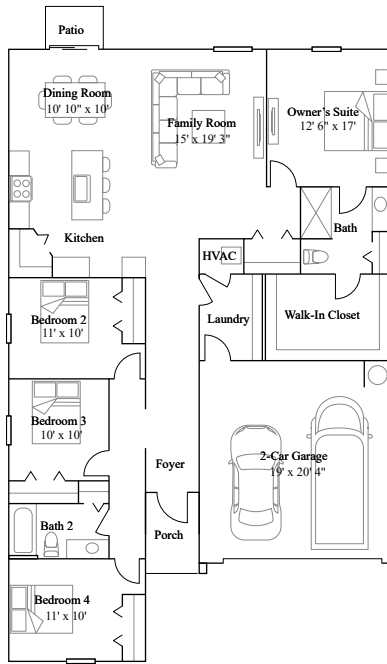

Celeste

4 bd . 2 ba . 1824 ft²

1st Floor