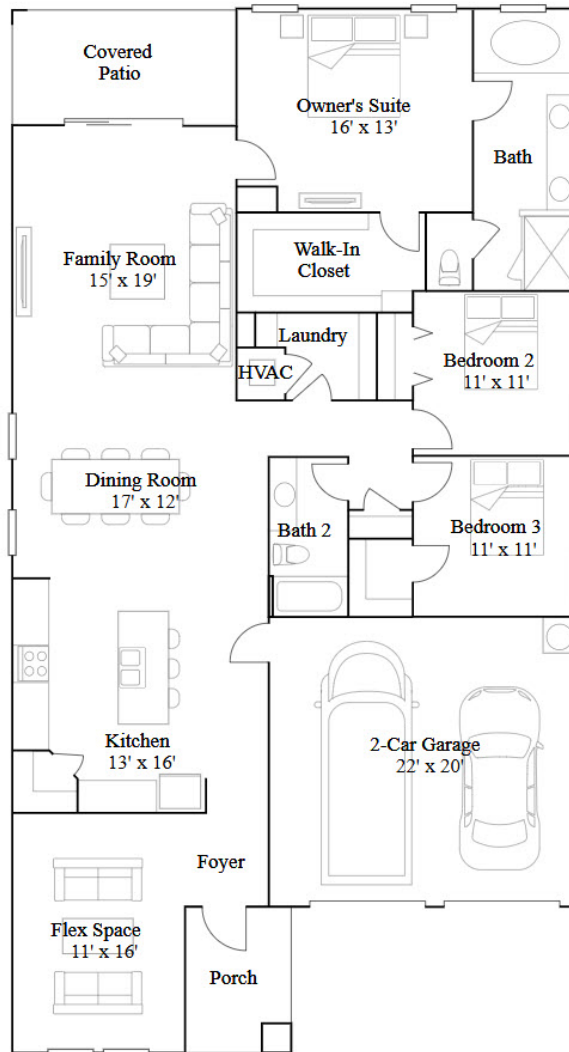

Tohoqua

Wilshire

3 bd . 2 ba . 1 half ba . 1615 ft²

Wilshire at Townhome Collection in Kissimmee, FL

Autumn

3 bd . 2 ba . 1 half ba . 1795 ft²

Autumn at Cottages Collection in Kissimmee, FL

Bourne II

3 bd . 2 ba . 2082 ft²

Bourne II at Estates Collection in Kissimmee, FL

1st Floor

Cascade

4 bd . 3 ba . 2023 ft²

Cascade at Cottages Collection in Kissimmee, FL

Eastham II

4 bd . 3 ba . 2139 ft²

Eastham II at Estates Collection in Kissimmee, FL

Landcaster

3 bd . 2 ba . 1 half ba . 1755 ft²

Landcaster at Townhome Collection in Kissimmee, FL

Montara

4 bd . 2 ba . 1 half ba . 2000 ft²

Montara at Townhome Collection in Kissimmee, FL