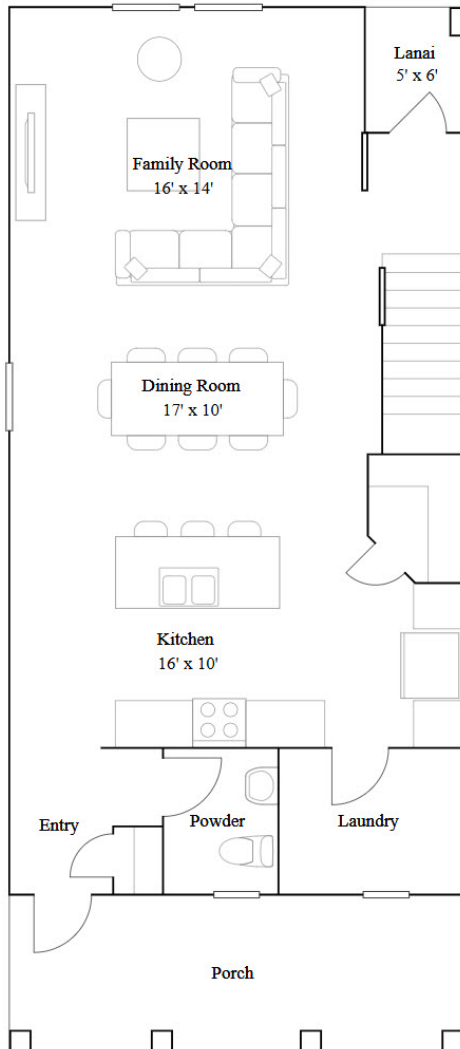

Tohoqua

Wilshire

3 bd . 2 ba . 1 half ba . 1615 ft²

Wilshire at Townhome Collection in Kissimmee, FL

Autumn

3 bd . 2 ba . 1 half ba . 1795 ft²

Autumn at Cottages Collection in Kissimmee, FL

Bourne II

3 bd . 2 ba . 2082 ft²

Bourne II at Estates Collection in Kissimmee, FL

1st Floor

Cascade

4 bd . 3 ba . 2023 ft²

Cascade at Cottages Collection in Kissimmee, FL

Eastham II

4 bd . 3 ba . 2139 ft²