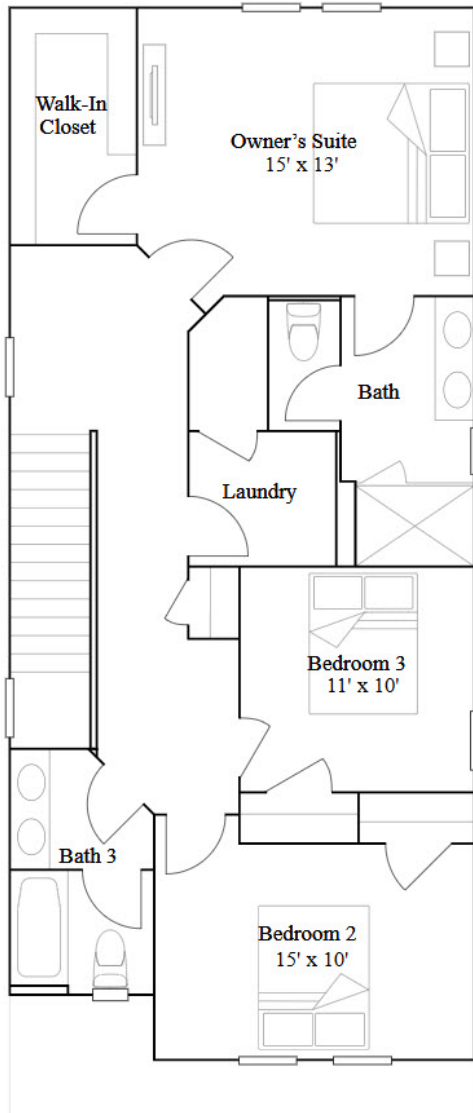

Tohoqua

Wilshire

3 bd . 2 ba . 1 half ba . 1615 ft²

Wilshire at Townhome Collection in Kissimmee, FL

Autumn

3 bd . 2 ba . 1 half ba . 1795 ft²

Autumn at Cottages Collection in Kissimmee, FL

Bourne II

3 bd . 2 ba . 2082 ft²

Bourne II at Estates Collection in Kissimmee, FL

1st Floor

Cascade

4 bd . 3 ba . 2023 ft²

Cascade at Cottages Collection in Kissimmee, FL

Eastham II

4 bd . 3 ba . 2139 ft²

Eastham II at Estates Collection in Kissimmee, FL

Landcaster

3 bd . 2 ba . 1 half ba . 1755 ft²

Landcaster at Townhome Collection in Kissimmee, FL

Montara

4 bd . 2 ba . 1 half ba . 2000 ft²

Montara at Townhome Collection in Kissimmee, FL