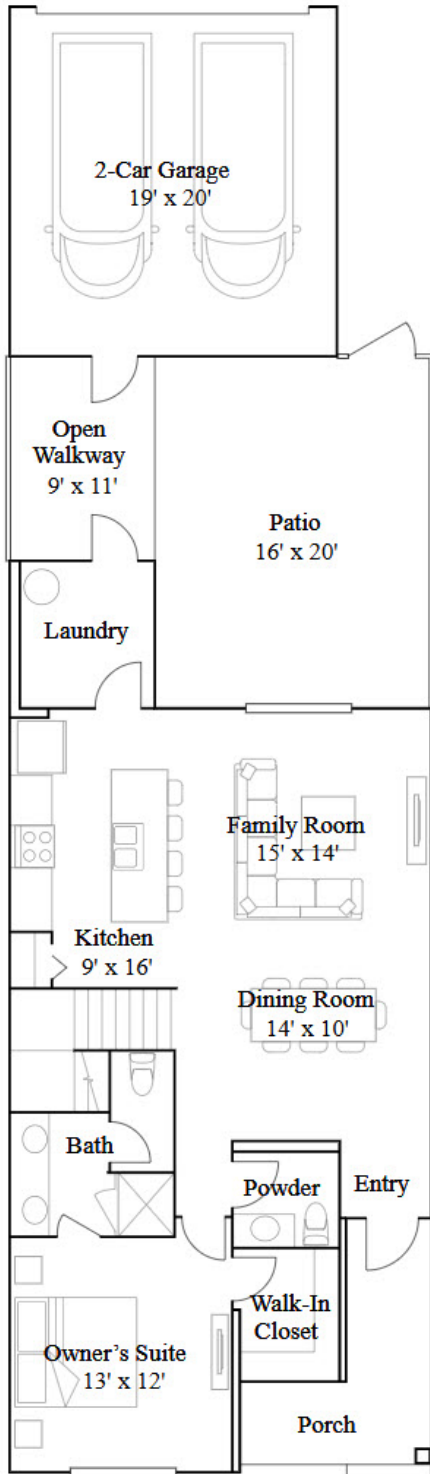

Tohoqua

Wilshire

3 bd . 2 ba . 1 half ba . 1615 ft²

Wilshire at Townhome Collection in Kissimmee, FL

Autumn

3 bd . 2 ba . 1 half ba . 1795 ft²

Autumn at Cottages Collection in Kissimmee, FL

Bourne II

3 bd . 2 ba . 2082 ft²

Bourne II at Estates Collection in Kissimmee, FL

1st Floor

Cascade

4 bd . 3 ba . 2023 ft²

Cascade at Cottages Collection in Kissimmee, FL

Eastham II

4 bd . 3 ba . 2139 ft²

Eastham II at Estates Collection in Kissimmee, FL

Landcaster

3 bd . 2 ba . 1 half ba . 1755 ft²

Landcaster at Townhome Collection in Kissimmee, FL

Montara

4 bd . 2 ba . 1 half ba . 2000 ft²

Montara at Townhome Collection in Kissimmee, FL

Peabody

5 bd . 3 ba . 3291 ft²

Peabody at Estates Collection in Kissimmee, FL

Sierra

4 bd . 3 ba . 1 half ba . 2522 ft²

Sierra at Cottages Collection in Kissimmee, FL

Simmitano

4 bd . 4 ba . 2795 ft²