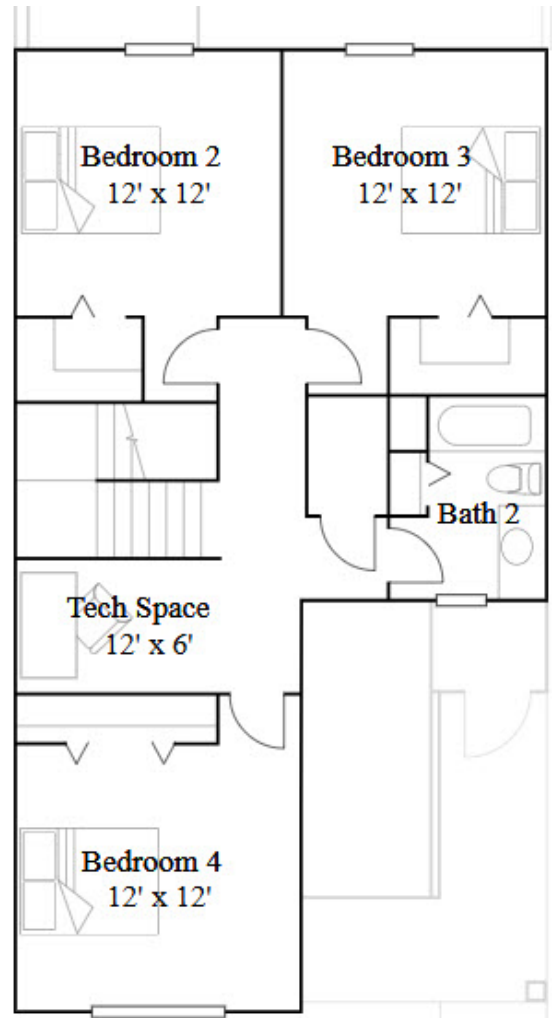

3 bd . 2 ba . 2082 ft²

Bourne II at Estates Collection in Kissimmee, FL

1st Floor

Cascade

4 bd . 3 ba . 2023 ft²

Cascade at Cottages Collection in Kissimmee, FL

Eastham II

4 bd . 3 ba . 2139 ft²

Eastham II at Estates Collection in Kissimmee, FL

Landcaster

3 bd . 2 ba . 1 half ba . 1755 ft²

Landcaster at Townhome Collection in Kissimmee, FL

Montara

4 bd . 2 ba . 1 half ba . 2000 ft²

Montara at Townhome Collection in Kissimmee, FL

Peabody

5 bd . 3 ba . 3291 ft²

Peabody at Estates Collection in Kissimmee, FL

Sierra

4 bd . 3 ba . 1 half ba . 2522 ft²

Sierra at Cottages Collection in Kissimmee, FL

Simmitano

4 bd . 4 ba . 2795 ft²