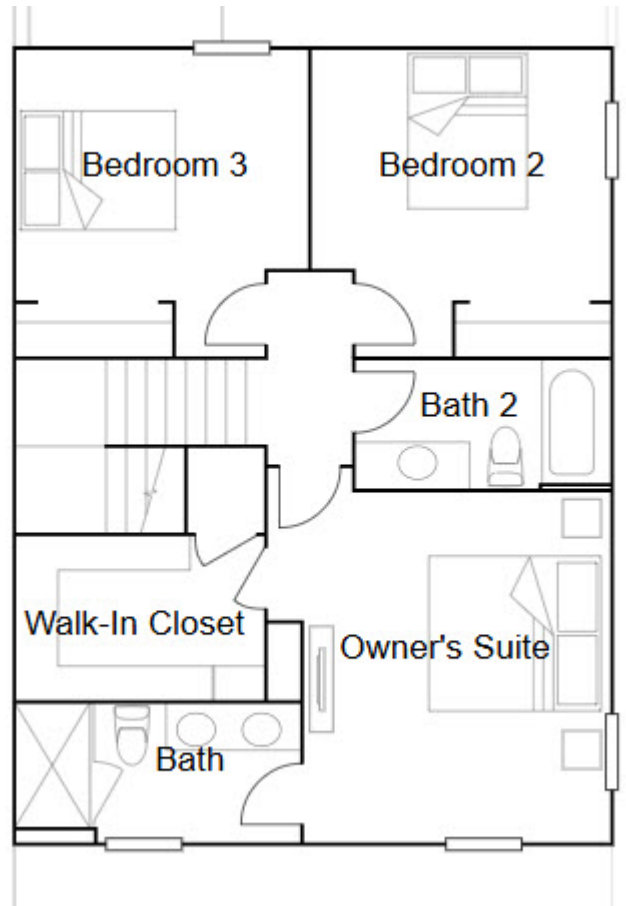

Tohoqua

Wilshire

3 bd . 2 ba . 1 half ba . 1615 ft²

Wilshire at Townhome Collection in Kissimmee, FL

Autumn

3 bd . 2 ba . 1 half ba . 1795 ft²

Autumn at Cottages Collection in Kissimmee, FL

Bourne II

3 bd . 2 ba . 2082 ft²

Bourne II at Estates Collection in Kissimmee, FL

1st Floor

Cascade

4 bd . 3 ba . 2023 ft²

Cascade at Cottages Collection in Kissimmee, FL

Eastham II

4 bd . 3 ba . 2139 ft²

Eastham II at Estates Collection in Kissimmee, FL

Landcaster

3 bd . 2 ba . 1 half ba . 1755 ft²

Landcaster at Townhome Collection in Kissimmee, FL

Montara

4 bd . 2 ba . 1 half ba . 2000 ft²

Montara at Townhome Collection in Kissimmee, FL