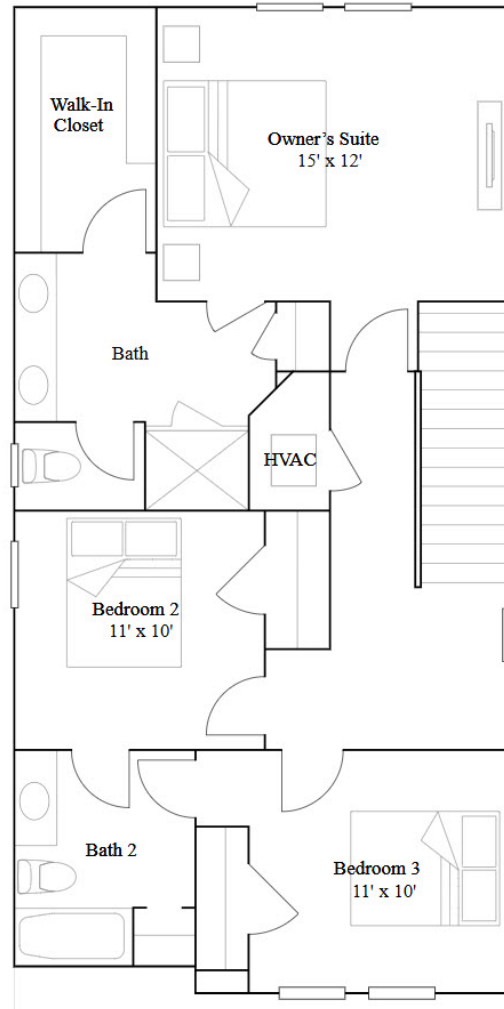

Tohoqua

Wilshire

3 bd . 2 ba . 1 half ba . 1615 ft²

Wilshire at Townhome Collection in Kissimmee, FL

Autumn

3 bd . 2 ba . 1 half ba . 1795 ft²

Autumn at Cottages Collection in Kissimmee, FL

Bourne II

3 bd . 2 ba . 2082 ft²

Bourne II at Estates Collection in Kissimmee, FL

1st Floor

Cascade

4 bd . 3 ba . 2023 ft²

Cascade at Cottages Collection in Kissimmee, FL

Eastham II

4 bd . 3 ba . 2139 ft²

Eastham II at Estates Collection in Kissimmee, FL

Landcaster

3 bd . 2 ba . 1 half ba . 1755 ft²

Landcaster at Townhome Collection in Kissimmee, FL

Montara

4 bd . 2 ba . 1 half ba . 2000 ft²

Montara at Townhome Collection in Kissimmee, FL