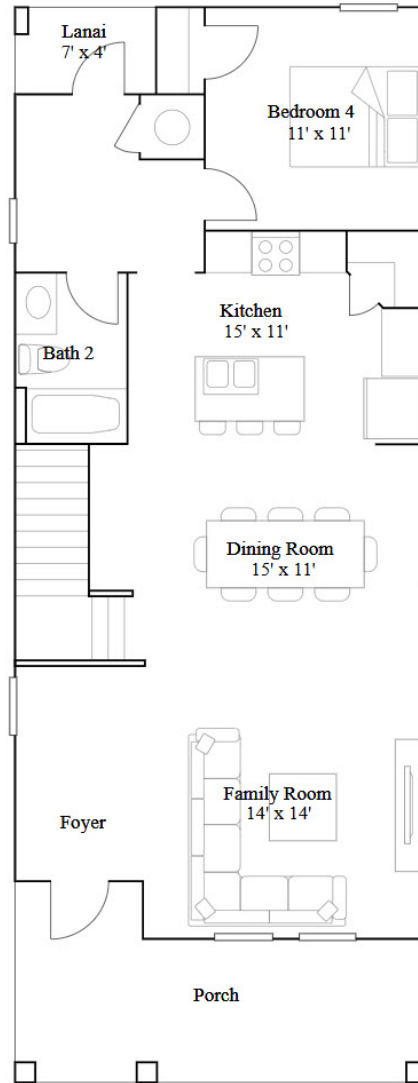

Tohoqua

Wilshire

3 bd . 2 ba . 1 half ba . 1615 ft²

Wilshire at Townhome Collection in Kissimmee, FL

Autumn

3 bd . 2 ba . 1 half ba . 1795 ft²

Autumn at Cottages Collection in Kissimmee, FL

Bourne II

3 bd . 2 ba . 2082 ft²

Bourne II at Estates Collection in Kissimmee, FL

1st Floor

Cascade

4 bd . 3 ba . 2023 ft²

Cascade at Cottages Collection in Kissimmee, FL

Eastham II

4 bd . 3 ba . 2139 ft²

Eastham II at Estates Collection in Kissimmee, FL

Landcaster

3 bd . 2 ba . 1 half ba . 1755 ft²

Landcaster at Townhome Collection in Kissimmee, FL

Montara

4 bd . 2 ba . 1 half ba . 2000 ft²

Montara at Townhome Collection in Kissimmee, FL