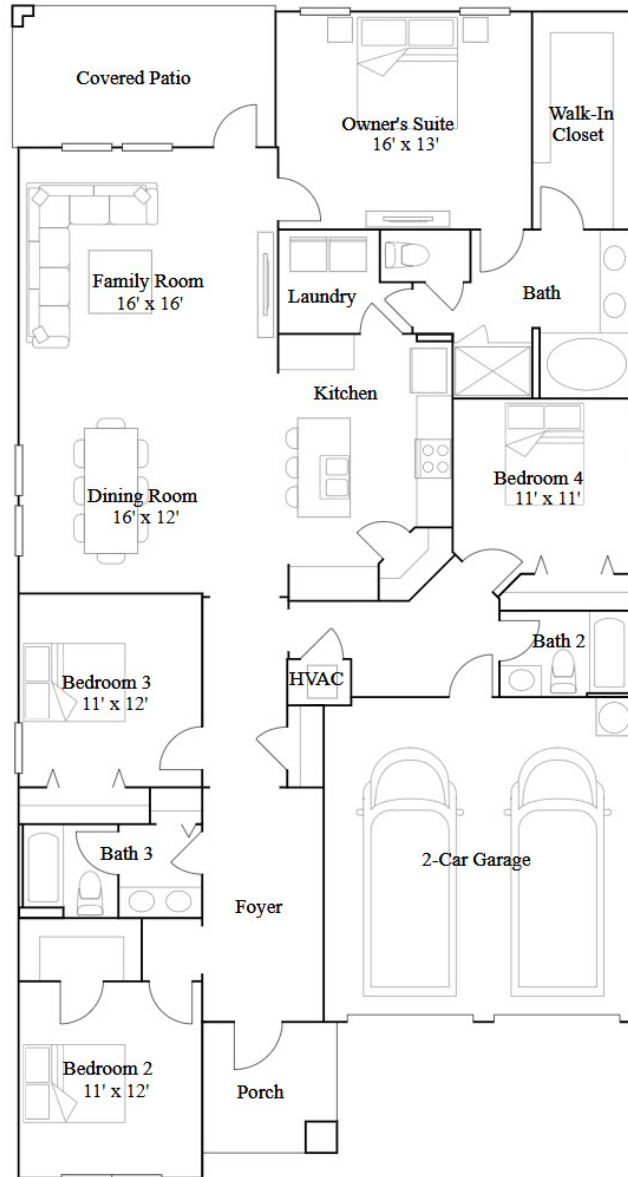

Tohoqua

Wilshire

3 bd . 2 ba . 1 half ba . 1615 ft²

Wilshire at Townhome Collection in Kissimmee, FL

Autumn

3 bd . 2 ba . 1 half ba . 1795 ft²

Autumn at Cottages Collection in Kissimmee, FL

Bourne II

3 bd . 2 ba . 2082 ft²

Bourne II at Estates Collection in Kissimmee, FL

1st Floor

Cascade

4 bd . 3 ba . 2023 ft²

Cascade at Cottages Collection in Kissimmee, FL

Eastham II

4 bd . 3 ba . 2139 ft²

Eastham II at Estates Collection in Kissimmee, FL

Landcaster

3 bd . 2 ba . 1 half ba . 1755 ft²

Landcaster at Townhome Collection in Kissimmee, FL

Montara

4 bd . 2 ba . 1 half ba . 2000 ft²

Montara at Townhome Collection in Kissimmee, FL