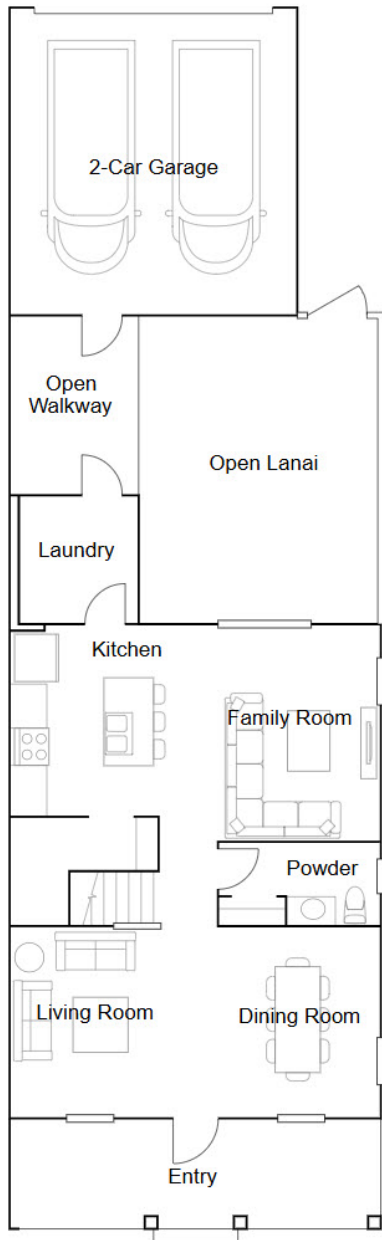

Tohoqua

Wilshire

3 bd . 2 ba . 1 half ba . 1615 ft²

Wilshire at Townhome Collection in Kissimmee, FL

Autumn

3 bd . 2 ba . 1 half ba . 1795 ft²

Autumn at Cottages Collection in Kissimmee, FL

Bourne II

3 bd . 2 ba . 2082 ft²

Bourne II at Estates Collection in Kissimmee, FL

1st Floor

Cascade

4 bd . 3 ba . 2023 ft²

Cascade at Cottages Collection in Kissimmee, FL

Eastham II

4 bd . 3 ba . 2139 ft²

Eastham II at Estates Collection in Kissimmee, FL

Landcaster

3 bd . 2 ba . 1 half ba . 1755 ft²

Landcaster at Townhome Collection in Kissimmee, FL

Montara

4 bd . 2 ba . 1 half ba . 2000 ft²

Montara at Townhome Collection in Kissimmee, FL