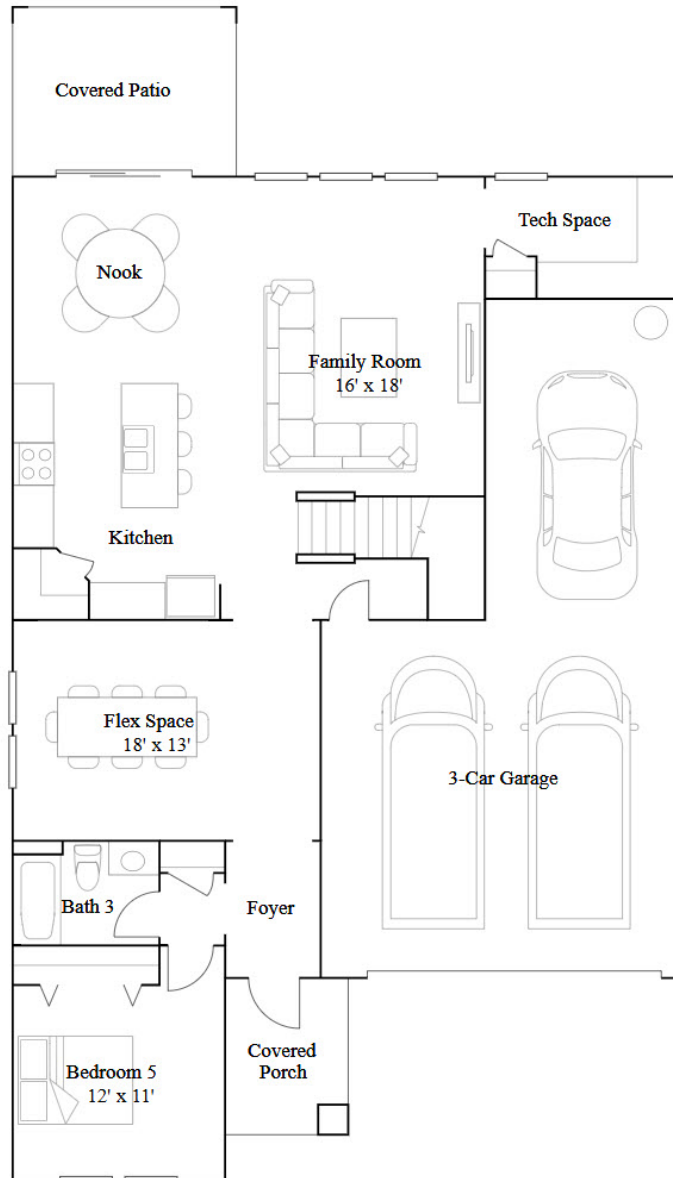

3 bd . 2 ba . 2082 ft²

Bourne II at Estates Collection in Kissimmee, FL

1st Floor

Cascade

4 bd . 3 ba . 2023 ft²

Cascade at Cottages Collection in Kissimmee, FL

Eastham II

4 bd . 3 ba . 2139 ft²

Eastham II at Estates Collection in Kissimmee, FL

Landcaster

3 bd . 2 ba . 1 half ba . 1755 ft²

Landcaster at Townhome Collection in Kissimmee, FL

Montara

4 bd . 2 ba . 1 half ba . 2000 ft²

Montara at Townhome Collection in Kissimmee, FL

Peabody

5 bd . 3 ba . 3291 ft²

Peabody at Estates Collection in Kissimmee, FL

Sierra

4 bd . 3 ba . 1 half ba . 2522 ft²

Sierra at Cottages Collection in Kissimmee, FL

Simmitano

4 bd . 4 ba . 2795 ft²