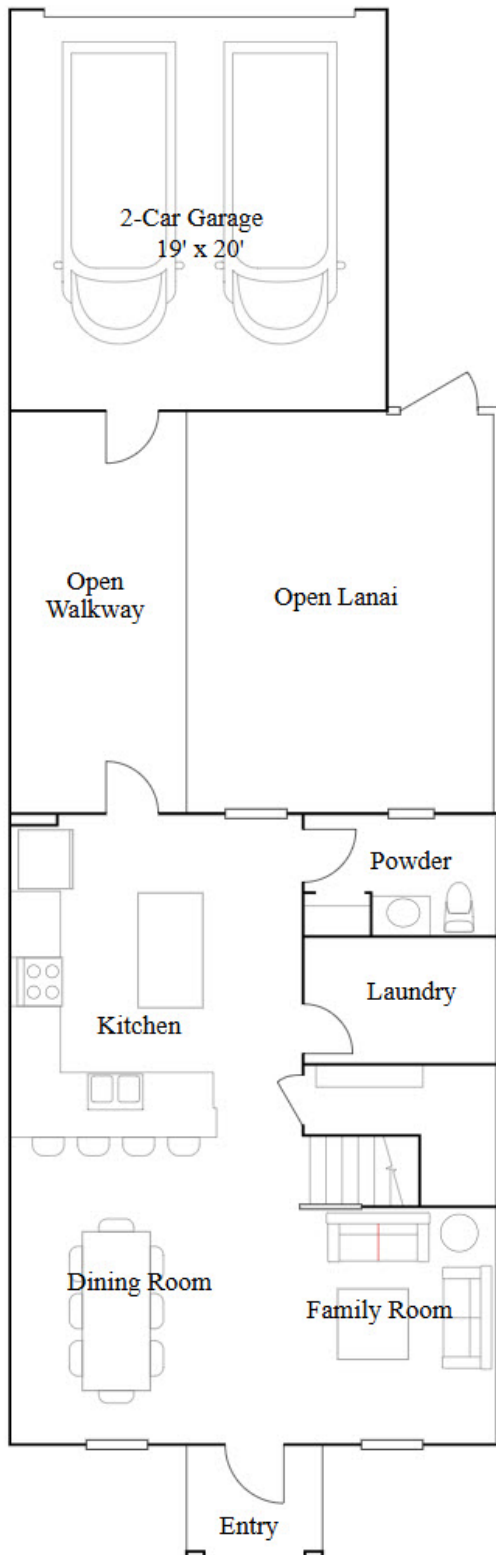

Tohoqua

Wilshire

3 bd . 2 ba . 1 half ba . 1615 ft²

Wilshire at Townhome Collection in Kissimmee, FL

Autumn

3 bd . 2 ba . 1 half ba . 1795 ft²

Autumn at Cottages Collection in Kissimmee, FL

Bourne II

3 bd . 2 ba . 2082 ft²

Bourne II at Estates Collection in Kissimmee, FL

1st Floor

Cascade

4 bd . 3 ba . 2023 ft²

Cascade at Cottages Collection in Kissimmee, FL

Eastham II

4 bd . 3 ba . 2139 ft²