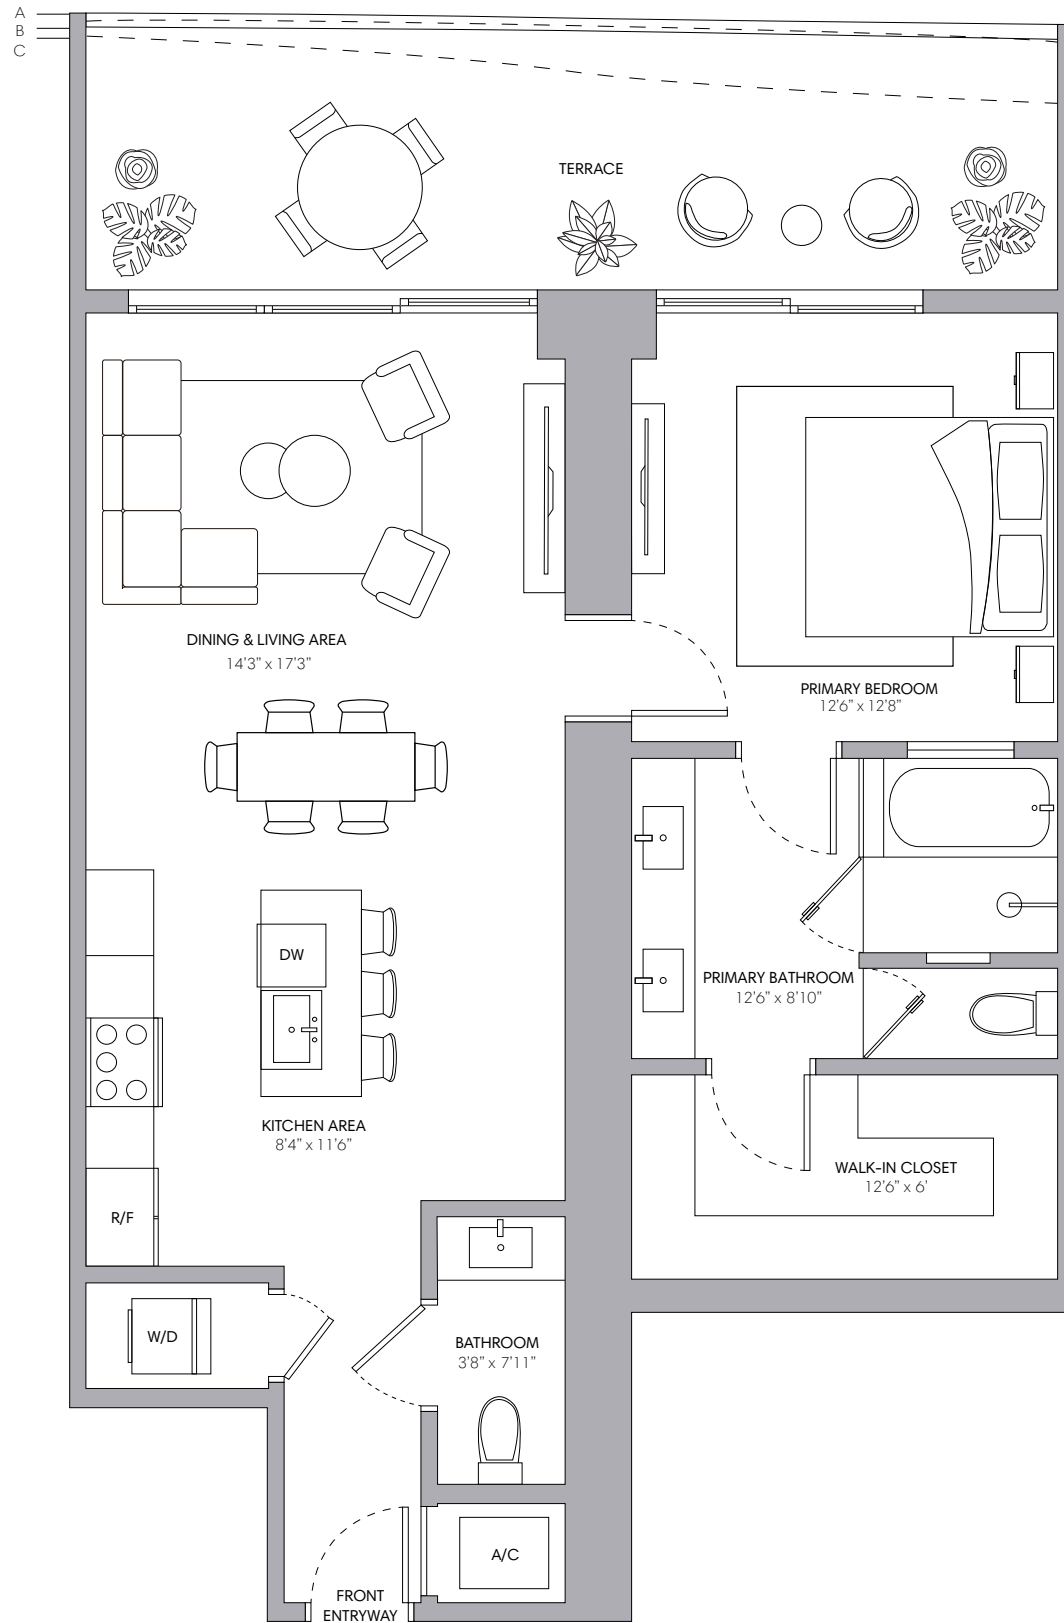

ONE PARK TOWER

BY TURNBERRY

Residence 07

1 BEDROOM
1.5 BATHROOMS

INTERIOR	968 SQ FT | 90 M
EXTERIOR A (Floors 3, 6*, 9, 12, 16, 19, 22, 25, 28) * Custom Balcony	238 SQ FT | 22 M
EXTERIOR B (Floors 2, 5, 8, 11, 15, 18, 21, 24, 27)	232 SQ FT | 22 M
EXTERIOR C (Floors 4, 7, 10, 14, 17, 20, 23, 26, 29)	183 SQ FT | 17 M
TOTAL	1,151 - 1,206 SQ FT | 107 - 112 M

Sales by Fortune Development Sales

THE INFORMATION IN THIS E-MAIL MESSAGE AND ANY FILES TRANSMITTED WITH IT ARE CONFIDENTIAL AND FOR THE USE OF ONLY THE INDIVIDUAL OR ENTITY TO WHOM THEY ARE ADDRESSED. THE MESSAGE AND FILES MAY BE PROTECTED BY LEGAL PROFESSIONAL PRIVILEGE, OR OTHER LEGAL RULES, AND REMAINS THE PROPERTY OF THE SENDER, TURNBERRY ASSOCIATES OR ITS AFFILIATED COMPANIES, AS APPLICABLE. THE CONFIDENTIALITY OF AND PRIVILEGE APPLYING TO THIS MESSAGE AND FILES IS NOT WAIVED, IF THIS MESSAGE OR FILES HAS BEEN SENT TO YOU BY MISTAKE. IF THE READER OF THIS MESSAGE OR FILES IS NOT THE INTENDED RECIPIENT, YOU ARE NOTIFIED THAT RETENTION, DISTRIBUTION OR COPYING OF THIS MESSAGE AND FILES ARE STRICTLY PROHIBITED. IF YOU RECEIVE THIS MESSAGE OR FILES IN ERROR, PLEASE NOTIFY US IMMEDIATELY BY TELEPHONE OR RETURN E-MAIL AND DELETE ALL COPIES FROM YOUR COMPUTER SYSTEM. IT IS THE RECIPIENT'S RESPONSIBILITY TO CHECK THIS MESSAGE AND FILES FOR VIRUSES OR OTHER MALICIOUS SOFTWARE AND NEITHER THE SENDER, TURNBERRY ASSOCIATES, NOR ANY OF ITS AFFILIATED COMPANIES, TAKE ANY RESPONSIBILITY FOR MALICIOUS SOFTWARE OR ASSOCIATED DAMAGE. ANY VIEWS OR OPINIONS EXPRESSED IN THIS EMAIL DO NOT NECESSARILY REFLECT THE OPINIONS OF EITHER TURNBERRY ASSOCIATES OR ITS AFFILIATED COMPANIES.