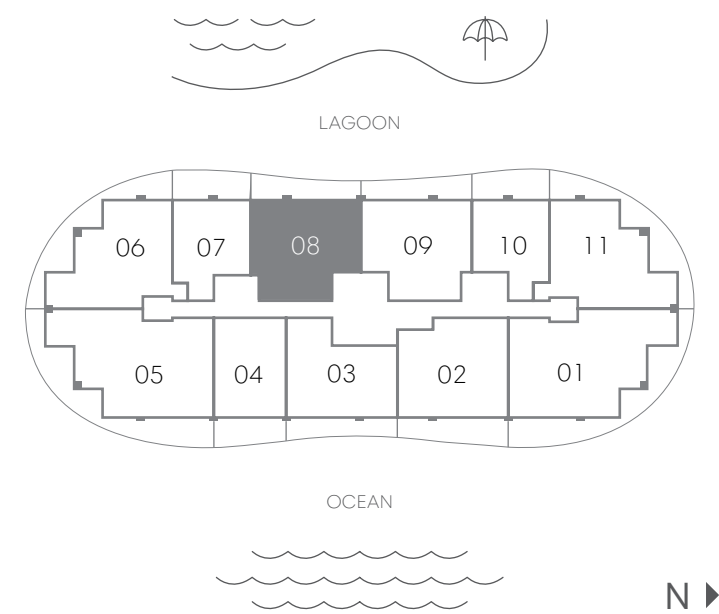

Residence 08

2 BEDROOMS + DEN
3 BATHROOMS

INTERIOR	1,481 SQ FT | 138 M
EXTERIOR A (Floors 3, 6, 9, 12, 16, 19, 22, 25, 28, 31)	299 SQ FT | 28 M
EXTERIOR B (Floors 8, 11, 15, 18, 21, 24, 27, 30)	264 SQ FT | 25 M
EXTERIOR C (Floors 4, 7*, 10, 14, 17, 20, 23, 26, 29)	241 SQ FT | 22 M
* Custom Balcony	
TOTAL	1,722 - 1,780 SQ FT | 160 - 166 M

Sales by Fortune Development Sales

THE INFORMATION IN THIS E-MAIL MESSAGE AND ANY FILES TRANSMITTED WITH IT ARE CONFIDENTIAL AND FOR THE USE OF ONLY THE INDIVIDUAL OR ENTITY TO WHOM THEY ARE ADDRESSED. THE MESSAGE AND FILES MAY BE PROTECTED BY LEGAL PROFESSIONAL PRIVILEGE, OR OTHER LEGAL RULES, AND REMAINS THE PROPERTY OF THE SENDER, TURNBERRY ASSOCIATES OR ITS AFFILIATED COMPANIES, AS APPLICABLE. THE CONFIDENTIALITY OF AND PRIVILEGE APPLYING TO THIS MESSAGE AND FILES IS NOT WAIVED, IF THIS MESSAGE OR FILES HAS BEEN SENT TO YOU BY MISTAKE. IF THE READER OF THIS MESSAGE OR FILES IS NOT THE INTENDED RECIPIENT, YOU ARE NOTIFIED THAT RETENTION, DISTRIBUTION OR COPYING OF THIS MESSAGE AND FILES ARE STRICTLY PROHIBITED. IF YOU RECEIVE THIS MESSAGE OR FILES IN ERROR, PLEASE NOTIFY US IMMEDIATELY BY TELEPHONE OR RETURN E-MAIL AND DELETE ALL COPIES FROM YOUR COMPUTER SYSTEM. IT IS THE RECIPIENT'S RESPONSIBILITY TO CHECK THIS MESSAGE AND FILES FOR VIRUSES OR OTHER MALICIOUS SOFTWARE AND NEITHER THE SENDER, TURNBERRY ASSOCIATES, NOR ANY OF ITS AFFILIATED COMPANIES, TAKE ANY RESPONSIBILITY FOR MALICIOUS SOFTWARE OR ASSOCIATED DAMAGE. ANY VIEWS OR OPINIONS EXPRESSED IN THIS EMAIL DO NOT NECESSARILY REFLECT THE OPINIONS OF EITHER TURNBERRY ASSOCIATES OR ITS AFFILIATED COMPANIES.