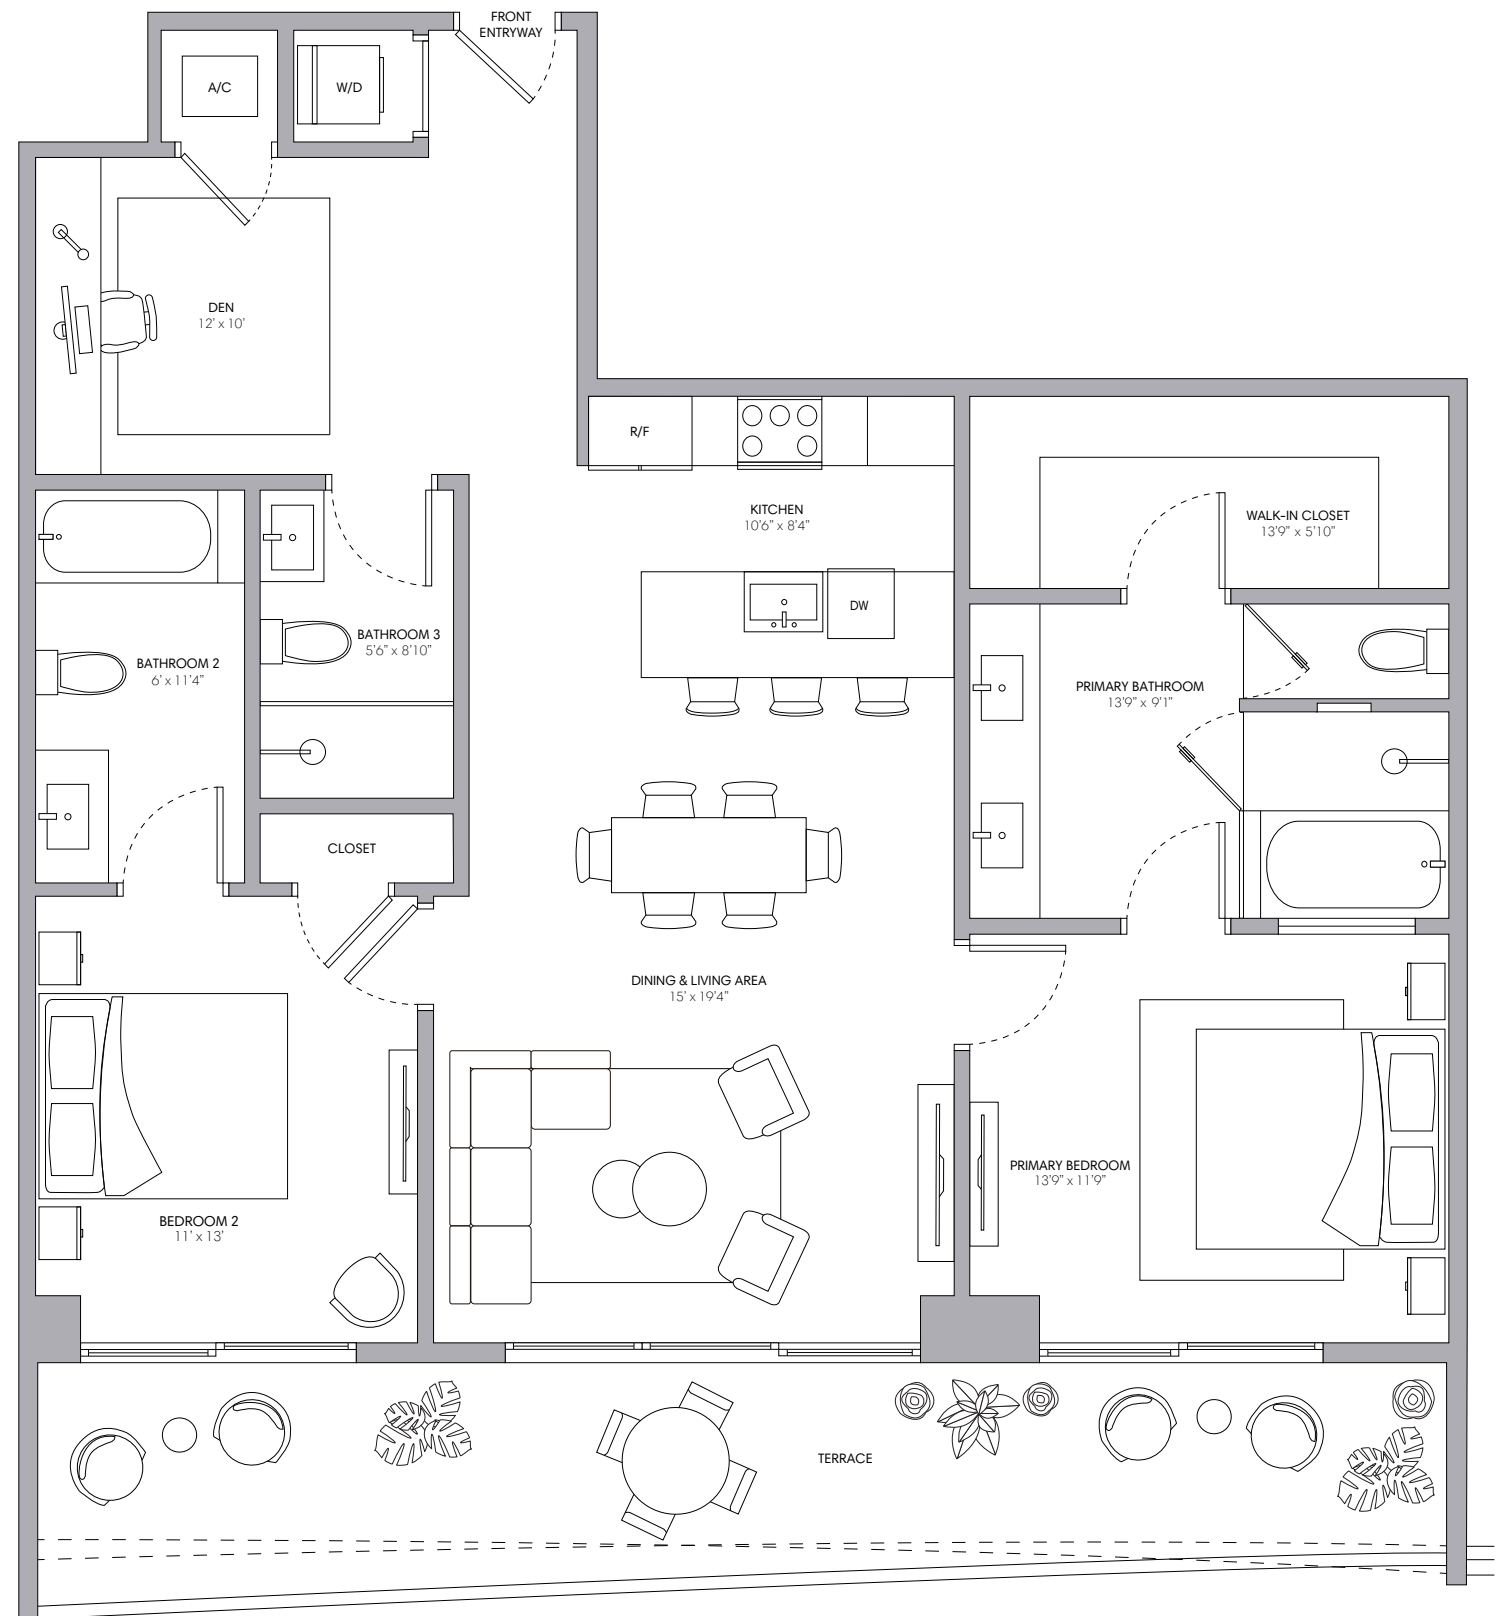

Residence 02

2 BEDROOMS + DEN
3 BATHROOMS

INTERIOR	1,565 SQ FT 145 M
EXTERIOR A (Floors 9, 12, 16, 19, 22, 25, 28)	313 SQ FT 29 M
EXTERIOR B (Floors 8, 11, 15, 18, 21, 24, 27)	284 SQ FT 26 M
EXTERIOR C (Floors 10, 14, 17, 20, 23, 26, 29)	259 SQ FT 24 M
TOTAL	1,824 - 1,878 SQ FT 169 - 174 M

Residence 03

2 BEDROOMS + DEN
3 BATHROOMS

INTERIOR	1,337 SQ FT 124 M
EXTERIOR A (Floors 10, 14, 17, 20, 23, 26, 29)	279 SQ FT 26 M
EXTERIOR B (Floors 9, 12, 16, 19, 22, 25, 28)	251 SQ FT 23 M
EXTERIOR C (Floors 8, 11, 15, 18, 21, 24, 27)	244 SQ FT 23 M
TOTAL	1,581 - 1,616 SQ FT 147 - 150 M