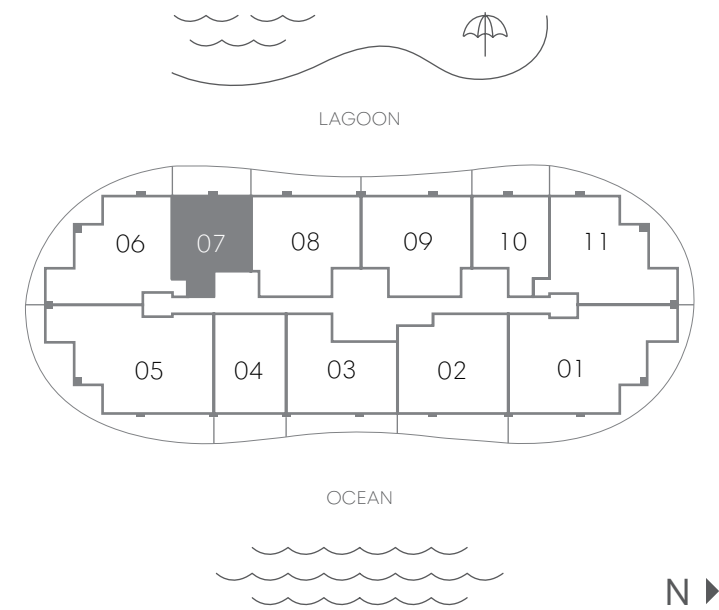

ONE PARK TOWER

BY TURNBERRY

Residence 07

1 BEDROOM
1.5 BATHROOMS

INTERIOR	968 SQ FT 90 M
EXTERIOR A (Floors 3, 6*, 9, 12, 16, 19, 22, 25, 28) * Custom Balcony	238 SQ FT 22 M
EXTERIOR B (Floors 2, 5, 8, 11, 15, 18, 21, 24, 27)	232 SQ FT 22 M
EXTERIOR C (Floors 4, 7, 10, 14, 17, 20, 23, 26, 29)	183 SQ FT 17 M
TOTAL	1,151 - 1,206 SQ FT 107 - 112 M