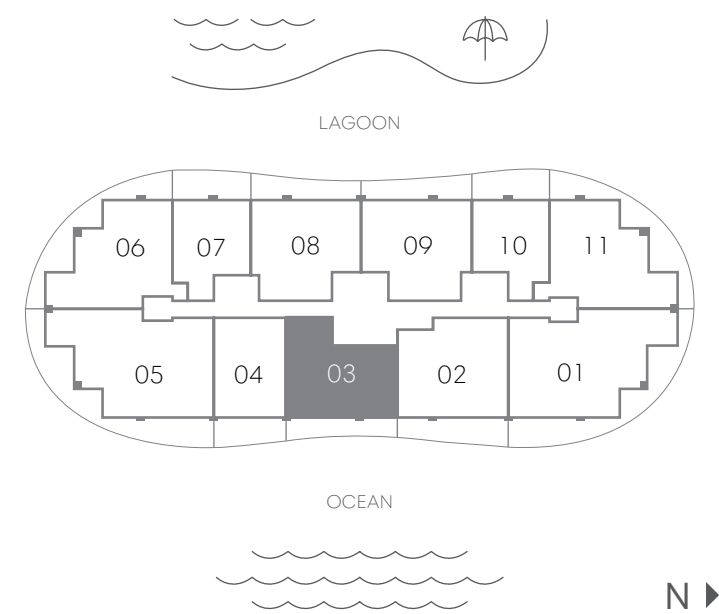

Residence 02

2 BEDROOMS + DEN
3 BATHROOMS

INTERIOR	1,565 SQ FT 145 M
EXTERIOR A (Floors 9, 12, 16, 19, 22, 25, 28)	313 SQ FT 29 M
EXTERIOR B (Floors 8, 11, 15, 18, 21, 24, 27)	284 SQ FT 26 M
EXTERIOR C (Floors 10, 14, 17, 20, 23, 26, 29)	259 SQ FT 24 M
TOTAL	1,824 - 1,878 SQ FT 169 - 174 M

Residence 03

2 BEDROOMS + DEN
3 BATHROOMS

INTERIOR	1,337 SQ FT 124 M
EXTERIOR A (Floors 10, 14, 17, 20, 23, 26, 29)	279 SQ FT 26 M
EXTERIOR B (Floors 9, 12, 16, 19, 22, 25, 28)	251 SQ FT 23 M
EXTERIOR C (Floors 8, 11, 15, 18, 21, 24, 27)	244 SQ FT 23 M
TOTAL	1,581 - 1,616 SQ FT 147 - 150 M