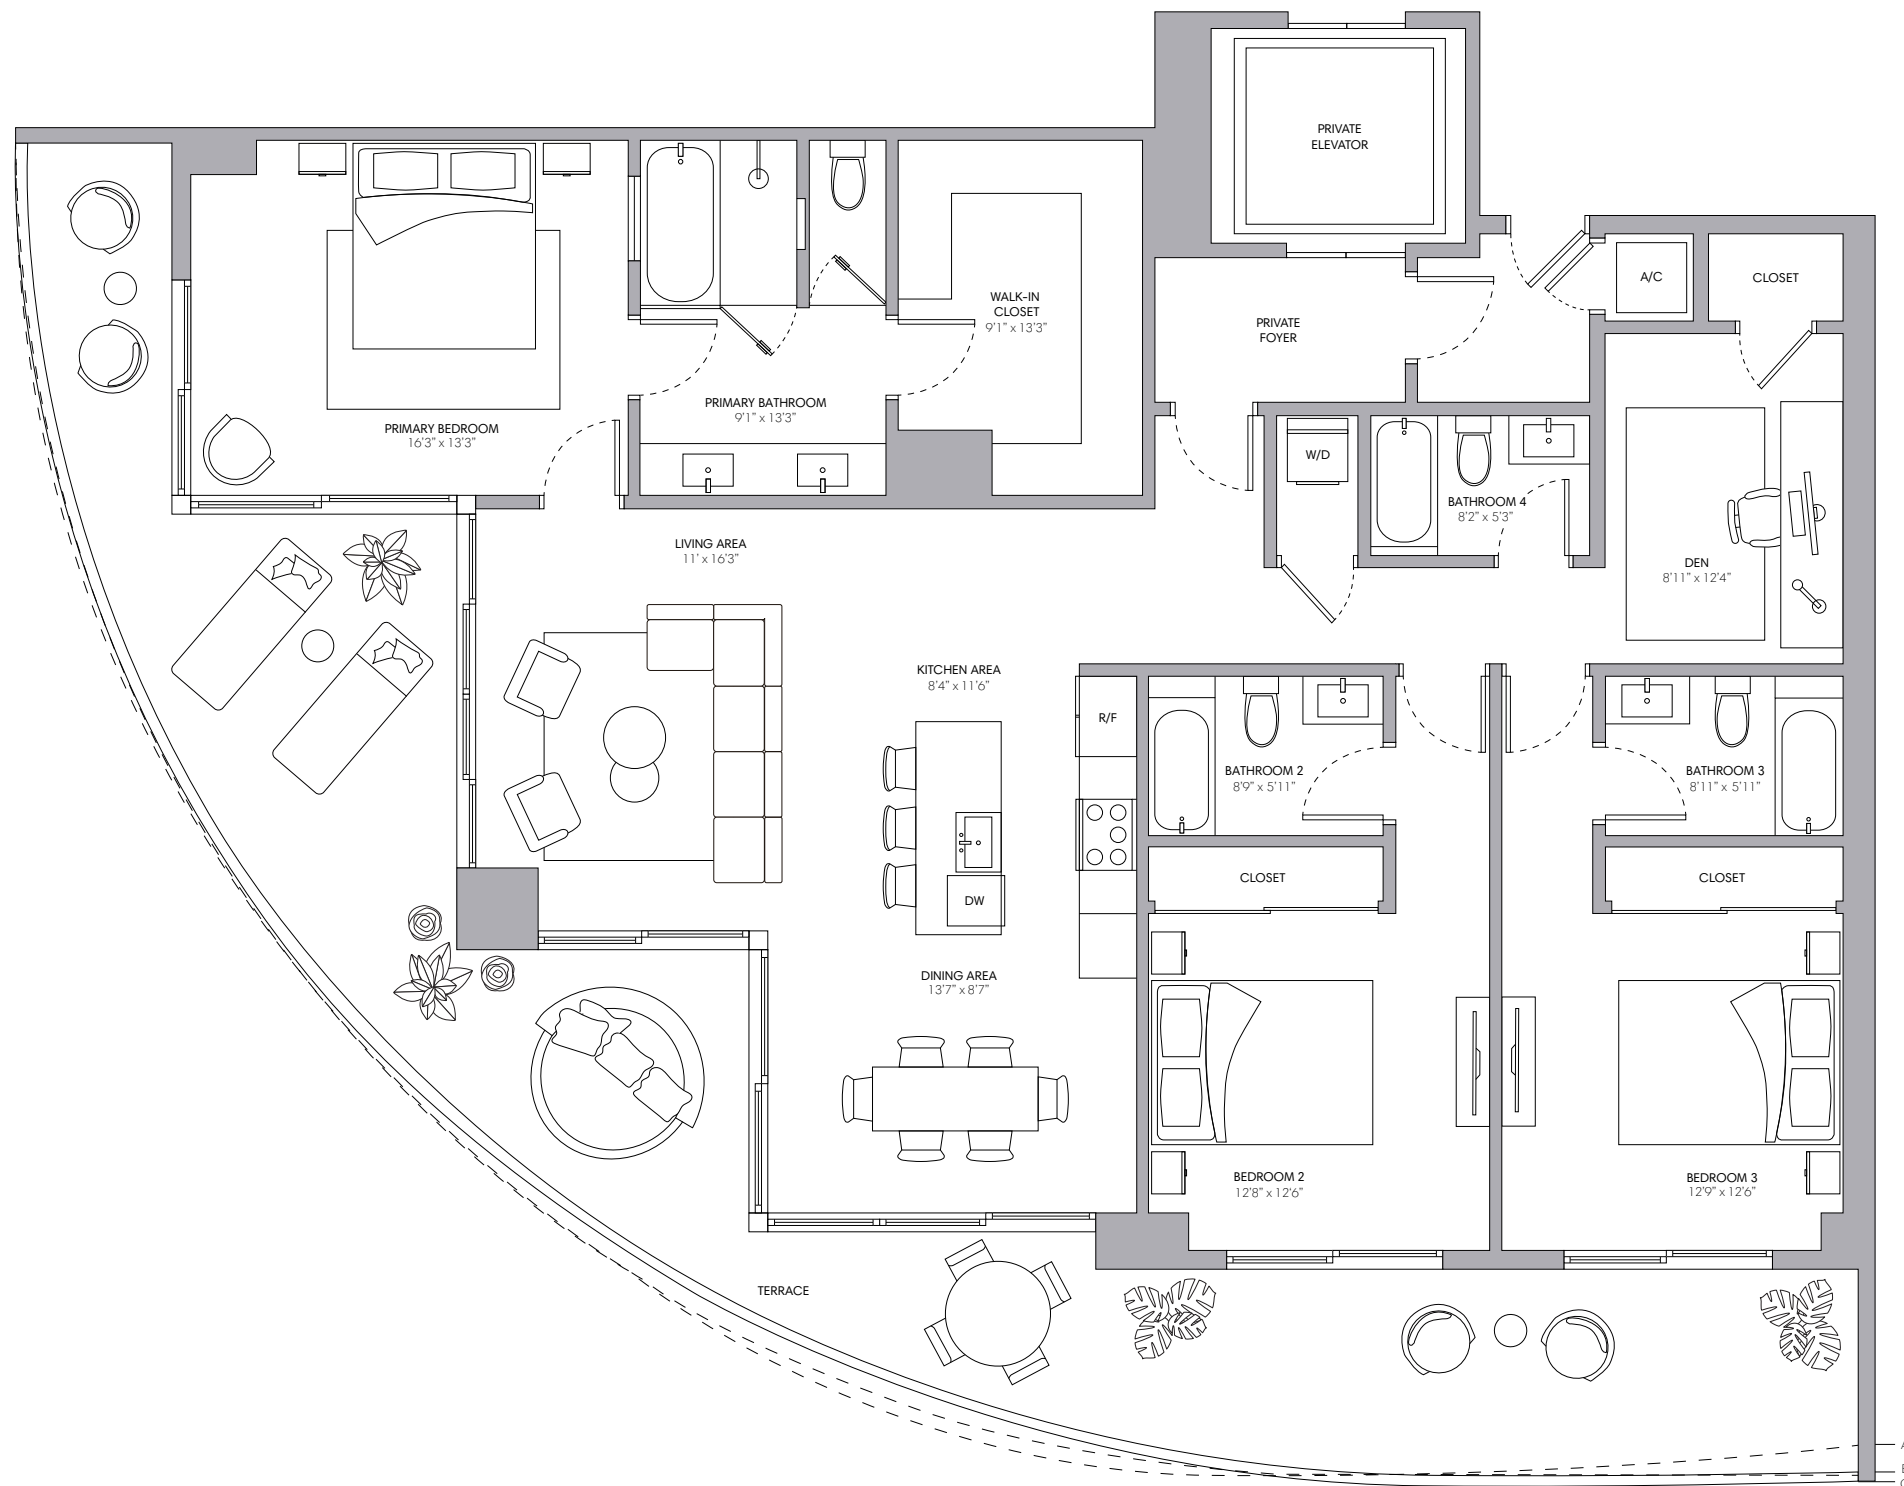

Residence 05

3 BEDROOMS + DEN
3.5 BATHROOMS

INTERIOR	2,131 SQ FT | 198 M
EXTERIOR A (Floors 6, 9, 12, 16, 19, 22, 25, 28)	742 SQ FT | 69 M
EXTERIOR B (Floors 8, 11, 15, 18, 21, 24, 27)	733 SQ FT | 70 M
EXTERIOR C (Floors 7, 10, 14, 17, 20, 23, 26, 29)	726 SQ FT | 67 M
TOTAL	2,857 - 2,873 SQ FT | 265 - 267 M

Sales by Fortune Development Sales

THE INFORMATION IN THIS E-MAIL MESSAGE AND ANY FILES TRANSMITTED WITH IT ARE CONFIDENTIAL AND FOR THE USE OF ONLY THE INDIVIDUAL OR ENTITY TO WHOM THEY ARE ADDRESSED. THE MESSAGE AND FILES MAY BE PROTECTED BY LEGAL PROFESSIONAL PRIVILEGE, OR OTHER LEGAL RULES, AND REMAINS THE PROPERTY OF THE SENDER, TURNBERRY ASSOCIATES OR ITS AFFILIATED COMPANIES, AS APPLICABLE. THE CONFIDENTIALITY OF AND PRIVILEGE APPLYING TO THIS MESSAGE AND FILES IS NOT WAIVED, IF THIS MESSAGE OR FILES HAS BEEN SENT TO YOU BY MISTAKE. IF THE READER OF THIS MESSAGE OR FILES IS NOT THE INTENDED RECIPIENT, YOU ARE NOTIFIED THAT RETENTION, DISTRIBUTION OR COPYING OF THIS MESSAGE AND FILES ARE STRICTLY PROHIBITED. IF YOU RECEIVE THIS MESSAGE OR FILES IN ERROR, PLEASE NOTIFY US IMMEDIATELY BY TELEPHONE OR RETURN E-MAIL AND DELETE ALL COPIES FROM YOUR COMPUTER SYSTEM. IT IS THE RECIPIENT'S RESPONSIBILITY TO CHECK THIS MESSAGE AND FILES FOR VIRUSES OR OTHER MALICIOUS SOFTWARE AND NEITHER THE SENDER, TURNBERRY ASSOCIATES, NOR ANY OF ITS AFFILIATED COMPANIES, TAKE ANY RESPONSIBILITY FOR MALICIOUS SOFTWARE OR ASSOCIATED DAMAGE. ANY VIEWS OR OPINIONS EXPRESSED IN THIS EMAIL DO NOT NECESSARILY REFLECT THE OPINIONS OF EITHER TURNBERRY ASSOCIATES OR ITS AFFILIATED COMPANIES.