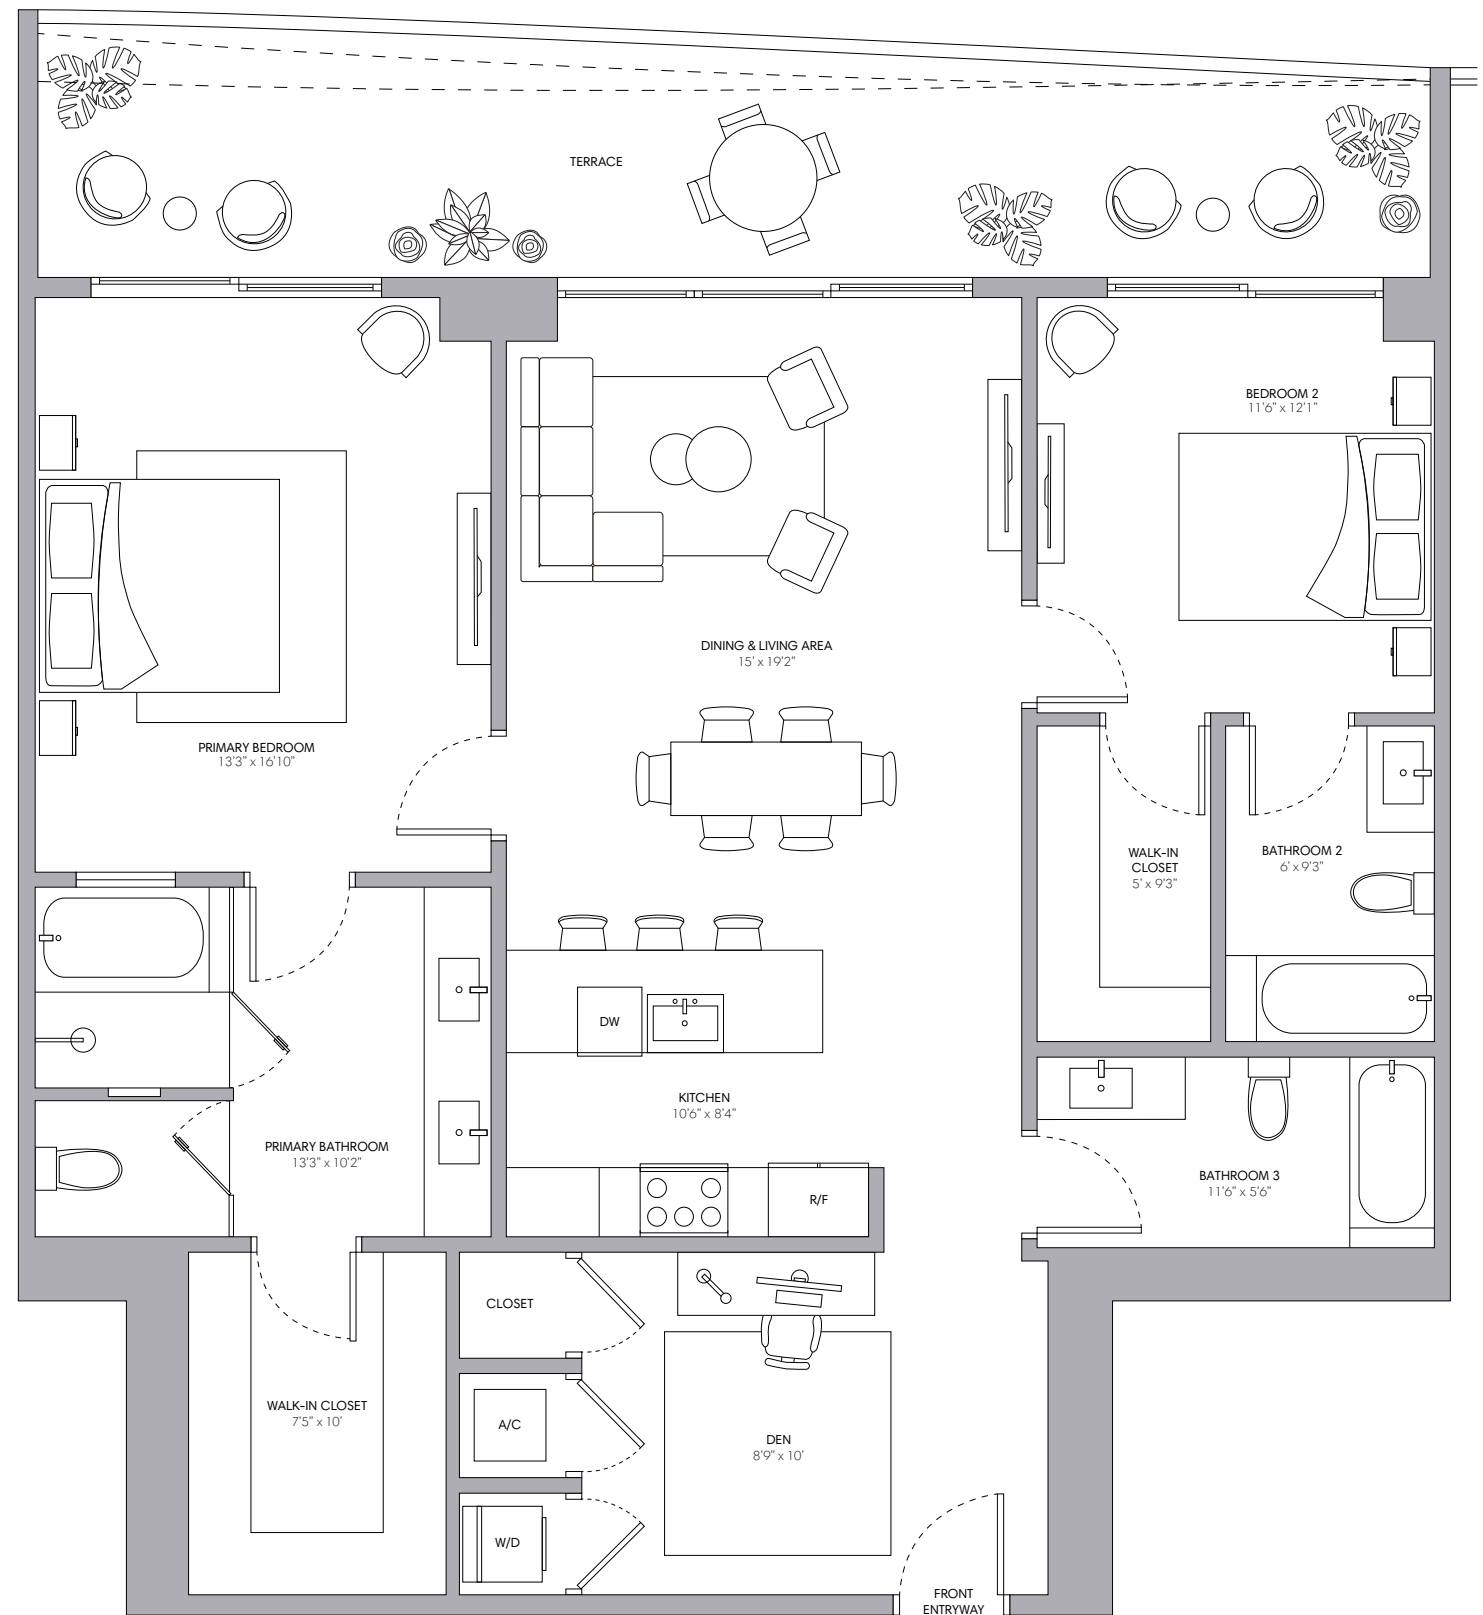

Residence 08

2 BEDROOMS + DEN
3 BATHROOMS

INTERIOR	1,481 SQ FT | 138 M
EXTERIOR A (Floors 3, 6, 9, 12, 16, 19, 22, 25, 28, 31)	299 SQ FT | 28 M
EXTERIOR B (Floors 8, 11, 15, 18, 21, 24, 27, 30)	264 SQ FT | 25 M
EXTERIOR C (Floors 4, 7*, 10, 14, 17, 20, 23, 26, 29)	241 SQ FT | 22 M
* Custom Balcony	
TOTAL	1,722 - 1,780 SQ FT | 160 - 166 M

Sales by Fortune Development Sales

THE INFORMATION IN THIS E-MAIL MESSAGE AND ANY FILES TRANSMITTED WITH IT ARE CONFIDENTIAL AND FOR THE USE OF ONLY THE INDIVIDUAL OR ENTITY TO WHOM THEY ARE ADDRESSED. THE MESSAGE AND FILES MAY BE PROTECTED BY LEGAL PROFESSIONAL PRIVILEGE, OR OTHER LEGAL RULES, AND REMAINS THE PROPERTY OF THE SENDER, TURNBERRY ASSOCIATES OR ITS AFFILIATED COMPANIES, AS APPLICABLE. THE CONFIDENTIALITY OF AND PRIVILEGE APPLYING TO THIS MESSAGE AND FILES IS NOT WAIVED, IF THIS MESSAGE OR FILES HAS BEEN SENT TO YOU BY MISTAKE. IF THE READER OF THIS MESSAGE OR FILES IS NOT THE INTENDED RECIPIENT, YOU ARE NOTIFIED THAT RETENTION, DISTRIBUTION OR COPYING OF THIS MESSAGE AND FILES ARE STRICTLY PROHIBITED. IF YOU RECEIVE THIS MESSAGE OR FILES IN ERROR, PLEASE NOTIFY US IMMEDIATELY BY TELEPHONE OR RETURN E-MAIL AND DELETE ALL COPIES FROM YOUR COMPUTER SYSTEM. IT IS THE RECIPIENT'S RESPONSIBILITY TO CHECK THIS MESSAGE AND FILES FOR VIRUSES OR OTHER MALICIOUS SOFTWARE AND NEITHER THE SENDER, TURNBERRY ASSOCIATES, NOR ANY OF ITS AFFILIATED COMPANIES, TAKE ANY RESPONSIBILITY FOR MALICIOUS SOFTWARE OR ASSOCIATED DAMAGE. ANY VIEWS OR OPINIONS EXPRESSED IN THIS EMAIL DO NOT NECESSARILY REFLECT THE OPINIONS OF EITHER TURNBERRY ASSOCIATES OR ITS AFFILIATED COMPANIES.