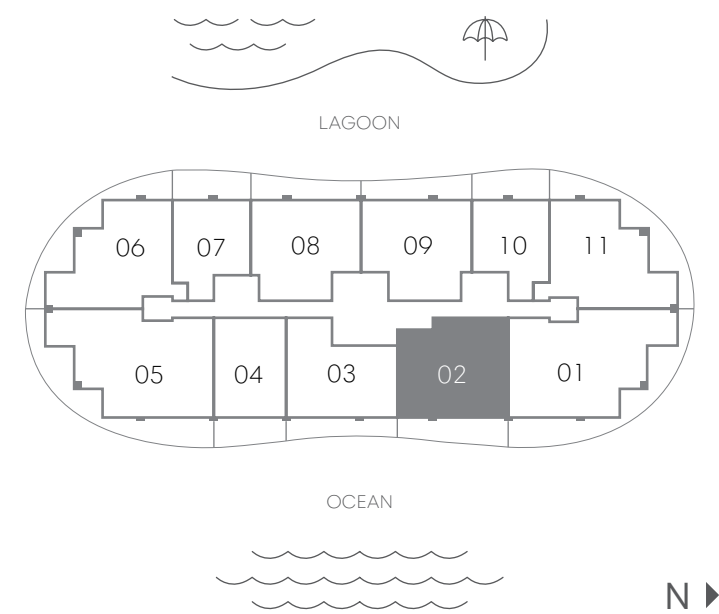

Residence 02

2 BEDROOMS + DEN
3 BATHROOMS

INTERIOR	1,565 SQ FT 145 M
EXTERIOR A (Floors 9, 12, 16, 19, 22, 25, 28)	313 SQ FT 29 M
EXTERIOR B (Floors 8, 11, 15, 18, 21, 24, 27)	284 SQ FT 26 M
EXTERIOR C (Floors 10, 14, 17, 20, 23, 26, 29)	259 SQ FT 24 M
TOTAL	1,824 - 1,878 SQ FT 169 - 174 M

Residence 03

2 BEDROOMS + DEN
3 BATHROOMS

INTERIOR	1,337 SQ FT 124 M
EXTERIOR A (Floors 10, 14, 17, 20, 23, 26, 29)	279 SQ FT 26 M
EXTERIOR B (Floors 9, 12, 16, 19, 22, 25, 28)	251 SQ FT 23 M
EXTERIOR C (Floors 8, 11, 15, 18, 21, 24, 27)	244 SQ FT 23 M
TOTAL	1,581 - 1,616 SQ FT 147 - 150 M