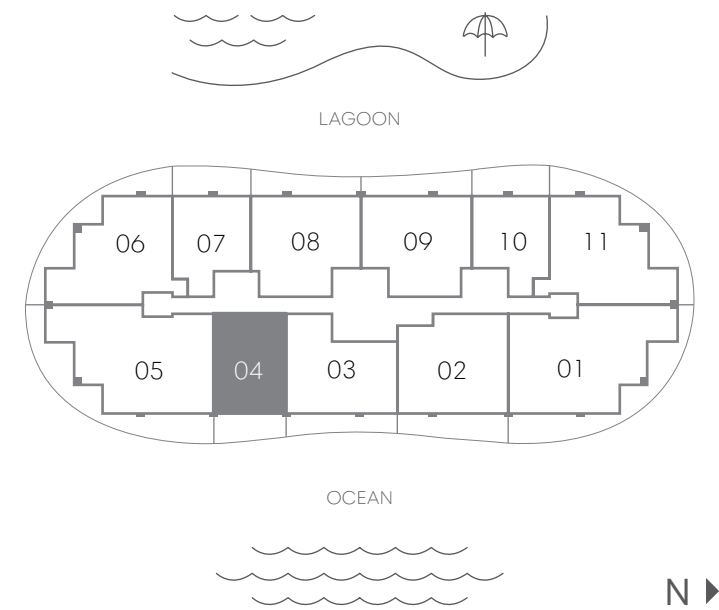

Residence 04

1 BEDROOM + DEN
2 BATHROOMS

INTERIOR	1,081 SQ FT | 100 M
EXTERIOR A (Floors 10, 14, 17, 20, 23, 26, 29)	221 SQ FT | 21 M
EXTERIOR B (Floors 8, 11, 15, 18, 21, 24, 27)	200 SQ FT | 28 M
EXTERIOR C (Floors 6, 9, 12, 16, 19, 22, 25, 28)	170 SQ FT | 16 M
TOTAL	1,251 - 1,302 SQ FT | 116 - 128 M

Sales by Fortune Development Sales

THE INFORMATION IN THIS E-MAIL MESSAGE AND ANY FILES TRANSMITTED WITH IT ARE CONFIDENTIAL AND FOR THE USE OF ONLY THE INDIVIDUAL OR ENTITY TO WHOM THEY ARE ADDRESSED. THE MESSAGE AND FILES MAY BE PROTECTED BY LEGAL PROFESSIONAL PRIVILEGE, OR OTHER LEGAL RULES, AND REMAINS THE PROPERTY OF THE SENDER, TURNBERRY ASSOCIATES OR ITS AFFILIATED COMPANIES, AS APPLICABLE. THE CONFIDENTIALITY OF AND PRIVILEGE APPLYING TO THIS MESSAGE AND FILES IS NOT WAIVED, IF THIS MESSAGE OR FILES HAS BEEN SENT TO YOU BY MISTAKE. IF THE READER OF THIS MESSAGE OR FILES IS NOT THE INTENDED RECIPIENT, YOU ARE NOTIFIED THAT RETENTION, DISTRIBUTION OR COPYING OF THIS MESSAGE AND FILES ARE STRICTLY PROHIBITED. IF YOU RECEIVE THIS MESSAGE OR FILES IN ERROR, PLEASE NOTIFY US IMMEDIATELY BY TELEPHONE OR RETURN E-MAIL AND DELETE ALL COPIES FROM YOUR COMPUTER SYSTEM. IT IS THE RECIPIENT'S RESPONSIBILITY TO CHECK THIS MESSAGE AND FILES FOR VIRUSES OR OTHER MALICIOUS SOFTWARE AND NEITHER THE SENDER, TURNBERRY ASSOCIATES, NOR ANY OF ITS AFFILIATED COMPANIES, TAKE ANY RESPONSIBILITY FOR MALICIOUS SOFTWARE OR ASSOCIATED DAMAGE. ANY VIEWS OR OPINIONS EXPRESSED IN THIS EMAIL DO NOT NECESSARILY REFLECT THE OPINIONS OF EITHER TURNBERRY ASSOCIATES OR ITS AFFILIATED COMPANIES.