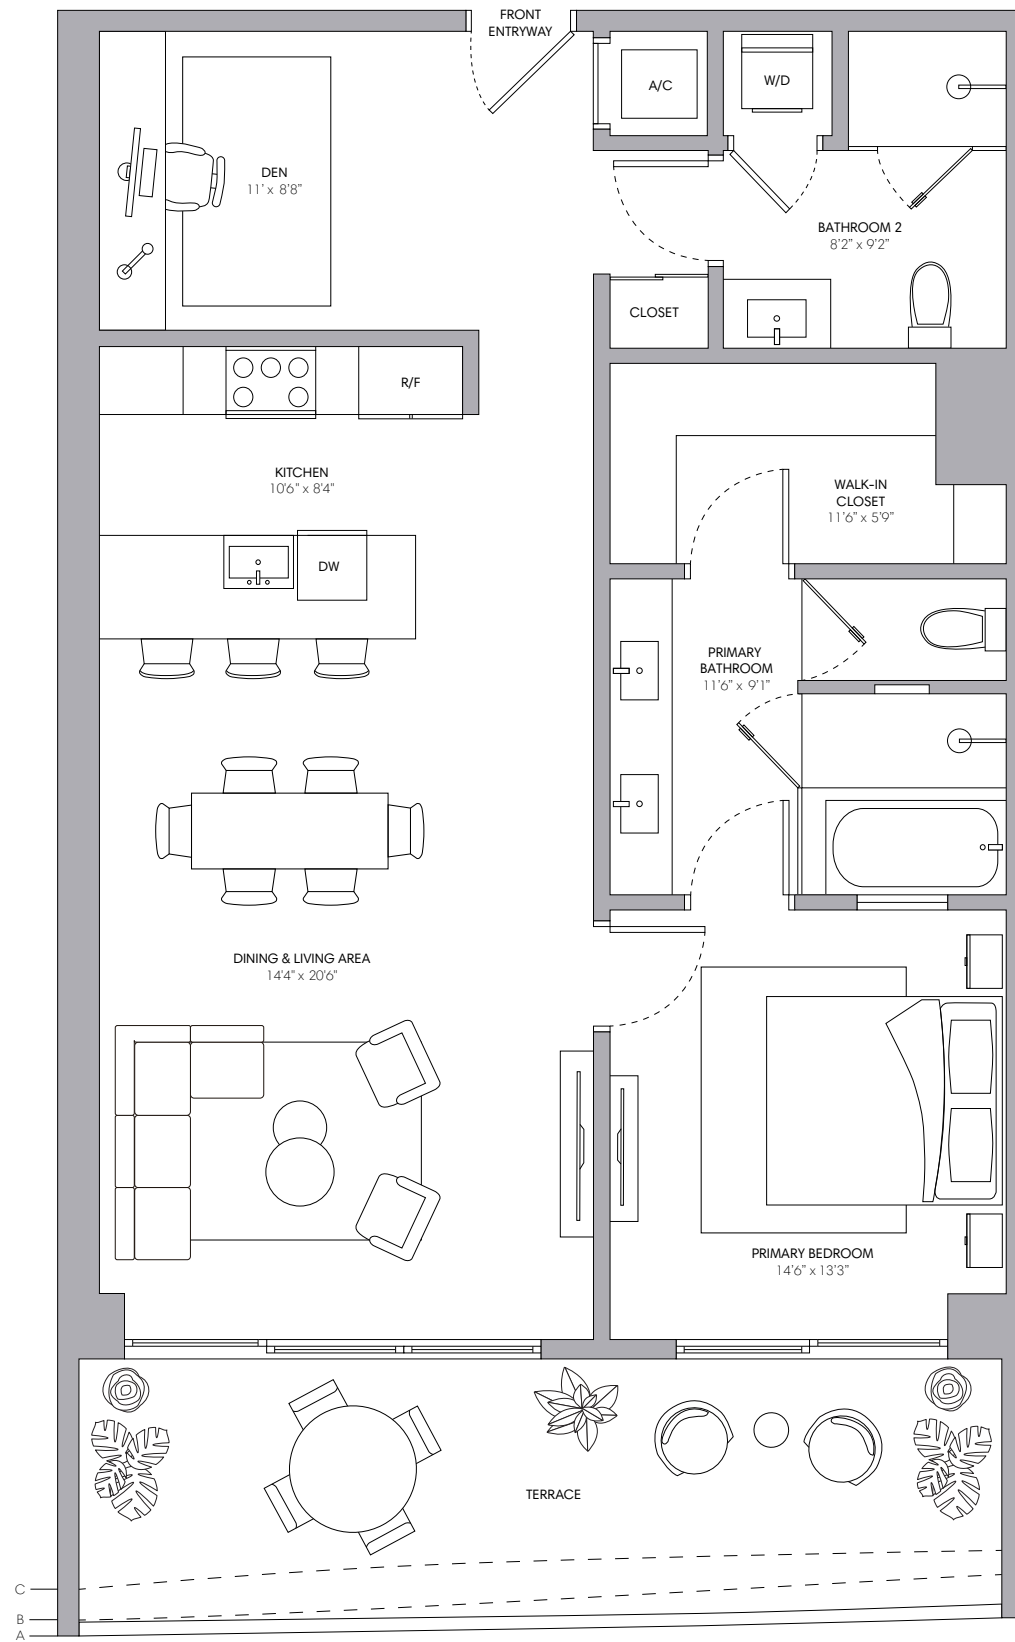

Residence 04

1 BEDROOM + DEN
2 BATHROOMS

INTERIOR	1,081 SQ FT | 100 M
EXTERIOR A (Floors 10, 14, 17, 20, 23, 26, 29)	221 SQ FT | 21 M
EXTERIOR B (Floors 8, 11, 15, 18, 21, 24, 27)	200 SQ FT | 28 M
EXTERIOR C (Floors 6, 9, 12, 16, 19, 22, 25, 28)	170 SQ FT | 16 M
TOTAL	1,251 - 1,302 SQ FT | 116 - 128 M

Sales by Fortune Development Sales

THE INFORMATION IN THIS E-MAIL MESSAGE AND ANY FILES TRANSMITTED WITH IT ARE CONFIDENTIAL AND FOR THE USE OF ONLY THE INDIVIDUAL OR ENTITY TO WHOM THEY ARE ADDRESSED. THE MESSAGE AND FILES MAY BE PROTECTED BY LEGAL PROFESSIONAL PRIVILEGE, OR OTHER LEGAL RULES, AND REMAINS THE PROPERTY OF THE SENDER, TURNBERRY ASSOCIATES OR ITS AFFILIATED COMPANIES, AS APPLICABLE. THE CONFIDENTIALITY OF AND PRIVILEGE APPLYING TO THIS MESSAGE AND FILES IS NOT WAIVED, IF THIS MESSAGE OR FILES HAS BEEN SENT TO YOU BY MISTAKE. IF THE READER OF THIS MESSAGE OR FILES IS NOT THE INTENDED RECIPIENT, YOU ARE NOTIFIED THAT RETENTION, DISTRIBUTION OR COPYING OF THIS MESSAGE AND FILES ARE STRICTLY PROHIBITED. IF YOU RECEIVE THIS MESSAGE OR FILES IN ERROR, PLEASE NOTIFY US IMMEDIATELY BY TELEPHONE OR RETURN E-MAIL AND DELETE ALL COPIES FROM YOUR COMPUTER SYSTEM. IT IS THE RECIPIENT'S RESPONSIBILITY TO CHECK THIS MESSAGE AND FILES FOR VIRUSES OR OTHER MALICIOUS SOFTWARE AND NEITHER THE SENDER, TURNBERRY ASSOCIATES, NOR ANY OF ITS AFFILIATED COMPANIES, TAKE ANY RESPONSIBILITY FOR MALICIOUS SOFTWARE OR ASSOCIATED DAMAGE. ANY VIEWS OR OPINIONS EXPRESSED IN THIS EMAIL DO NOT NECESSARILY REFLECT THE OPINIONS OF EITHER TURNBERRY ASSOCIATES OR ITS AFFILIATED COMPANIES.