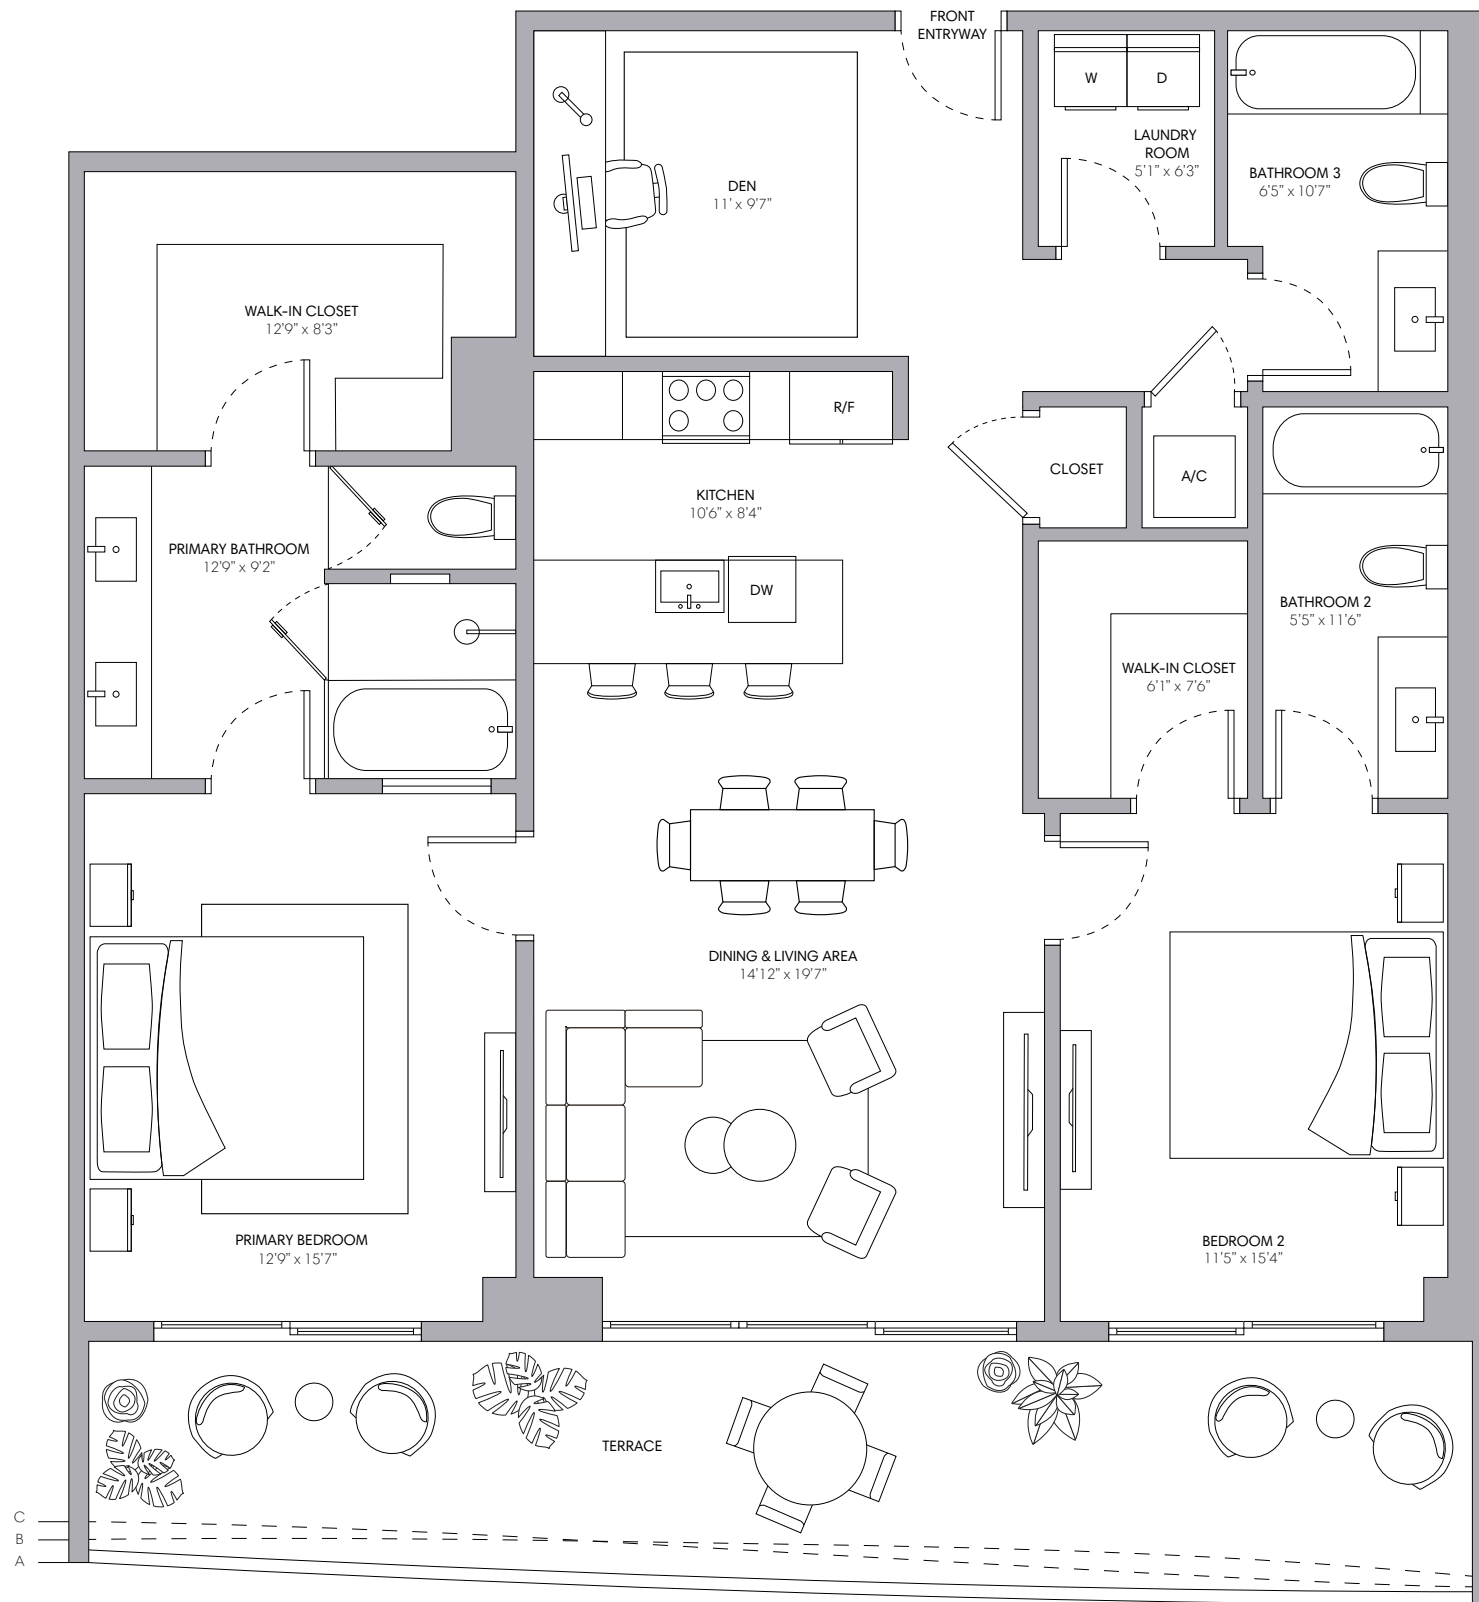

Residence 02

2 BEDROOMS + DEN
3 BATHROOMS

INTERIOR	1,565 SQ FT 145 M
EXTERIOR A (Floors 9, 12, 16, 19, 22, 25, 28)	313 SQ FT 29 M
EXTERIOR B (Floors 8, 11, 15, 18, 21, 24, 27)	284 SQ FT 26 M
EXTERIOR C (Floors 10, 14, 17, 20, 23, 26, 29)	259 SQ FT 24 M
TOTAL	1,824 - 1,878 SQ FT 169 - 174 M

Residence 03

2 BEDROOMS + DEN
3 BATHROOMS

INTERIOR	1,337 SQ FT 124 M
EXTERIOR A (Floors 10, 14, 17, 20, 23, 26, 29)	279 SQ FT 26 M
EXTERIOR B (Floors 9, 12, 16, 19, 22, 25, 28)	251 SQ FT 23 M
EXTERIOR C (Floors 8, 11, 15, 18, 21, 24, 27)	244 SQ FT 23 M
TOTAL	1,581 - 1,616 SQ FT 147 - 150 M