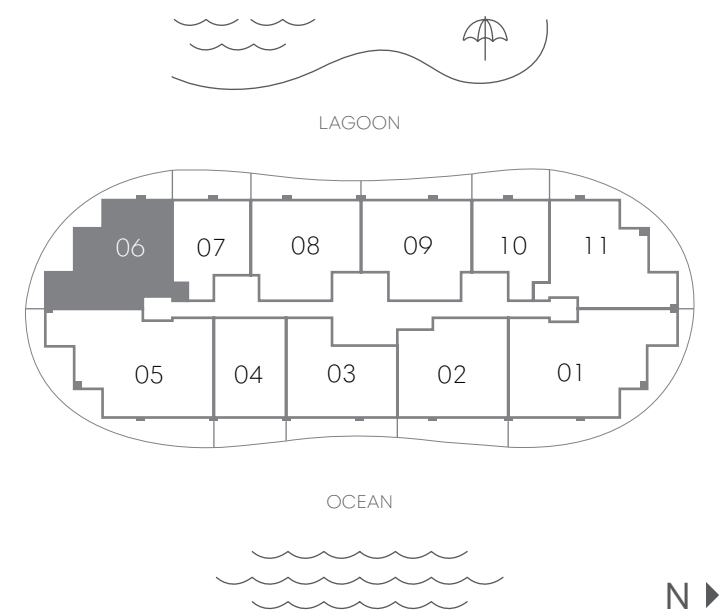

Residence 06

2 BEDROOMS + DEN
3 BATHROOMS

INTERIOR	1,572 SQ FT | 146 M
EXTERIOR A (Floors 4, 7, 10, 14, 17, 20, 23, 26, 29)	623 SQ FT | 58 M
EXTERIOR B (Floors 2, 5, 8, 11, 15, 18, 21, 24, 27)	618 SQ FT | 57 M
EXTERIOR C (Floors 3, 6, 9, 12, 16, 19, 22, 25, 28)	594 SQ FT | 55 M
TOTAL	2,166 - 2,195 SQ FT | 201 - 204 M

Sales by Fortune Development Sales

THE INFORMATION IN THIS E-MAIL MESSAGE AND ANY FILES TRANSMITTED WITH IT ARE CONFIDENTIAL AND FOR THE USE OF ONLY THE INDIVIDUAL OR ENTITY TO WHOM THEY ARE ADDRESSED. THE MESSAGE AND FILES MAY BE PROTECTED BY LEGAL PROFESSIONAL PRIVILEGE, OR OTHER LEGAL RULES, AND REMAINS THE PROPERTY OF THE SENDER, TURNBERRY ASSOCIATES OR ITS AFFILIATED COMPANIES, AS APPLICABLE. THE CONFIDENTIALITY OF AND PRIVILEGE APPLYING TO THIS MESSAGE AND FILES IS NOT WAIVED, IF THIS MESSAGE OR FILES HAS BEEN SENT TO YOU BY MISTAKE. IF THE READER OF THIS MESSAGE OR FILES IS NOT THE INTENDED RECIPIENT, YOU ARE NOTIFIED THAT RETENTION, DISTRIBUTION OR COPYING OF THIS MESSAGE AND FILES ARE STRICTLY PROHIBITED. IF YOU RECEIVE THIS MESSAGE OR FILES IN ERROR, PLEASE NOTIFY US IMMEDIATELY BY TELEPHONE OR RETURN E-MAIL AND DELETE ALL COPIES FROM YOUR COMPUTER SYSTEM. IT IS THE RECIPIENT'S RESPONSIBILITY TO CHECK THIS MESSAGE AND FILES FOR VIRUSES OR OTHER MALICIOUS SOFTWARE AND NEITHER THE SENDER, TURNBERRY ASSOCIATES, NOR ANY OF ITS AFFILIATED COMPANIES, TAKE ANY RESPONSIBILITY FOR MALICIOUS SOFTWARE OR ASSOCIATED DAMAGE. ANY VIEWS OR OPINIONS EXPRESSED IN THIS EMAIL DO NOT NECESSARILY REFLECT THE OPINIONS OF EITHER TURNBERRY ASSOCIATES OR ITS AFFILIATED COMPANIES.