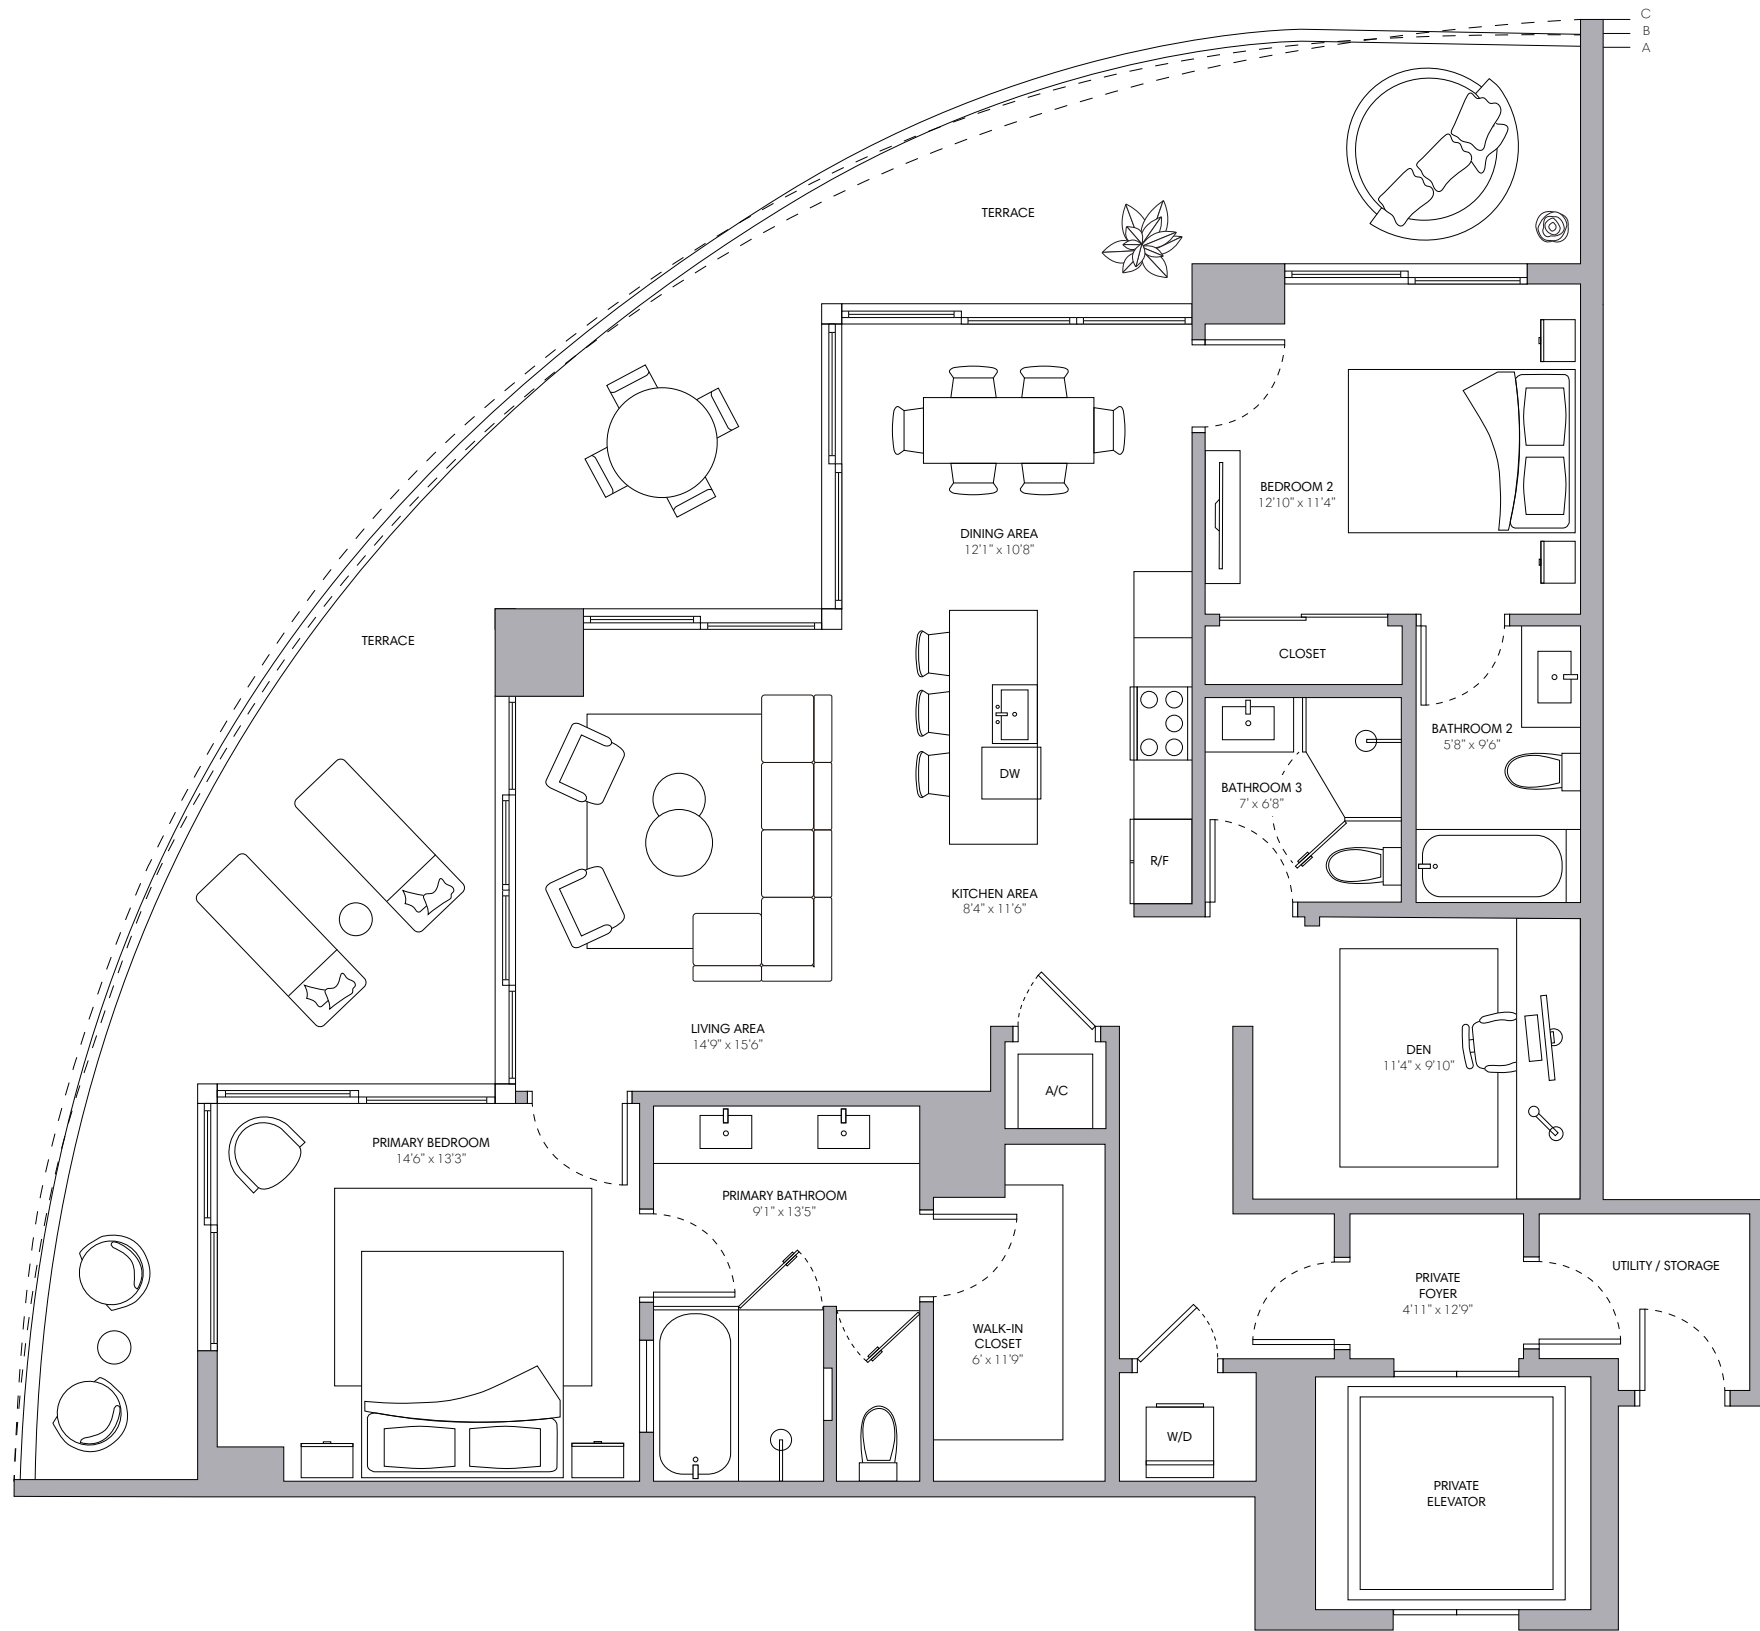

Residence 06

2 BEDROOMS + DEN
3 BATHROOMS

INTERIOR	1,572 SQ FT | 146 M
EXTERIOR A (Floors 4, 7, 10, 14, 17, 20, 23, 26, 29)	623 SQ FT | 58 M
EXTERIOR B (Floors 2, 5, 8, 11, 15, 18, 21, 24, 27)	618 SQ FT | 57 M
EXTERIOR C (Floors 3, 6, 9, 12, 16, 19, 22, 25, 28)	594 SQ FT | 55 M
TOTAL	2,166 - 2,195 SQ FT | 201 - 204 M

Sales by Fortune Development Sales

THE INFORMATION IN THIS E-MAIL MESSAGE AND ANY FILES TRANSMITTED WITH IT ARE CONFIDENTIAL AND FOR THE USE OF ONLY THE INDIVIDUAL OR ENTITY TO WHOM THEY ARE ADDRESSED. THE MESSAGE AND FILES MAY BE PROTECTED BY LEGAL PROFESSIONAL PRIVILEGE, OR OTHER LEGAL RULES, AND REMAINS THE PROPERTY OF THE SENDER, TURNBERRY ASSOCIATES OR ITS AFFILIATED COMPANIES, AS APPLICABLE. THE CONFIDENTIALITY OF AND PRIVILEGE APPLYING TO THIS MESSAGE AND FILES IS NOT WAIVED, IF THIS MESSAGE OR FILES HAS BEEN SENT TO YOU BY MISTAKE. IF THE READER OF THIS MESSAGE OR FILES IS NOT THE INTENDED RECIPIENT, YOU ARE NOTIFIED THAT RETENTION, DISTRIBUTION OR COPYING OF THIS MESSAGE AND FILES ARE STRICTLY PROHIBITED. IF YOU RECEIVE THIS MESSAGE OR FILES IN ERROR, PLEASE NOTIFY US IMMEDIATELY BY TELEPHONE OR RETURN E-MAIL AND DELETE ALL COPIES FROM YOUR COMPUTER SYSTEM. IT IS THE RECIPIENT'S RESPONSIBILITY TO CHECK THIS MESSAGE AND FILES FOR VIRUSES OR OTHER MALICIOUS SOFTWARE AND NEITHER THE SENDER, TURNBERRY ASSOCIATES, NOR ANY OF ITS AFFILIATED COMPANIES, TAKE ANY RESPONSIBILITY FOR MALICIOUS SOFTWARE OR ASSOCIATED DAMAGE. ANY VIEWS OR OPINIONS EXPRESSED IN THIS EMAIL DO NOT NECESSARILY REFLECT THE OPINIONS OF EITHER TURNBERRY ASSOCIATES OR ITS AFFILIATED COMPANIES.