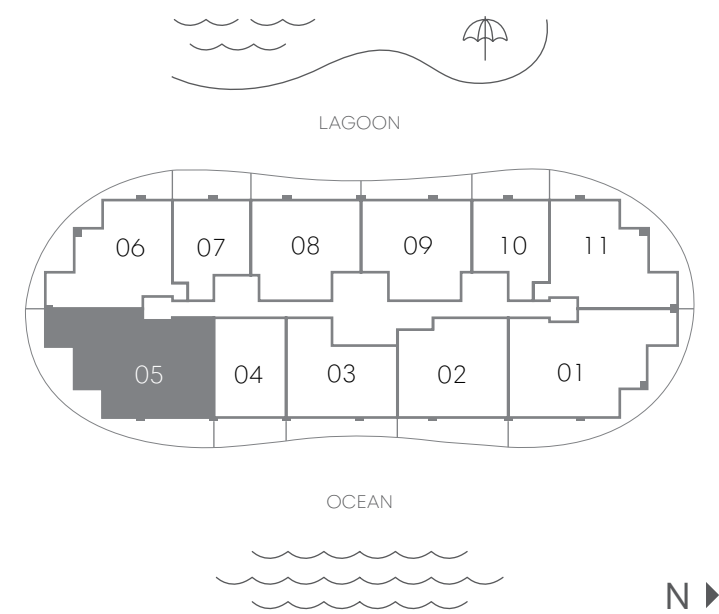

Residence 05

3 BEDROOMS + DEN
3.5 BATHROOMS

INTERIOR	2,131 SQ FT | 198 M
EXTERIOR A (Floors 6, 9, 12, 16, 19, 22, 25, 28)	742 SQ FT | 69 M
EXTERIOR B (Floors 8, 11, 15, 18, 21, 24, 27)	733 SQ FT | 70 M
EXTERIOR C (Floors 7, 10, 14, 17, 20, 23, 26, 29)	726 SQ FT | 67 M
TOTAL	2,857 - 2,873 SQ FT | 265 - 267 M

Sales by Fortune Development Sales

THE INFORMATION IN THIS E-MAIL MESSAGE AND ANY FILES TRANSMITTED WITH IT ARE CONFIDENTIAL AND FOR THE USE OF ONLY THE INDIVIDUAL OR ENTITY TO WHOM THEY ARE ADDRESSED. THE MESSAGE AND FILES MAY BE PROTECTED BY LEGAL PROFESSIONAL PRIVILEGE, OR OTHER LEGAL RULES, AND REMAINS THE PROPERTY OF THE SENDER, TURNBERRY ASSOCIATES OR ITS AFFILIATED COMPANIES, AS APPLICABLE. THE CONFIDENTIALITY OF AND PRIVILEGE APPLYING TO THIS MESSAGE AND FILES IS NOT WAIVED, IF THIS MESSAGE OR FILES HAS BEEN SENT TO YOU BY MISTAKE. IF THE READER OF THIS MESSAGE OR FILES IS NOT THE INTENDED RECIPIENT, YOU ARE NOTIFIED THAT RETENTION, DISTRIBUTION OR COPYING OF THIS MESSAGE AND FILES ARE STRICTLY PROHIBITED. IF YOU RECEIVE THIS MESSAGE OR FILES IN ERROR, PLEASE NOTIFY US IMMEDIATELY BY TELEPHONE OR RETURN E-MAIL AND DELETE ALL COPIES FROM YOUR COMPUTER SYSTEM. IT IS THE RECIPIENT'S RESPONSIBILITY TO CHECK THIS MESSAGE AND FILES FOR VIRUSES OR OTHER MALICIOUS SOFTWARE AND NEITHER THE SENDER, TURNBERRY ASSOCIATES, NOR ANY OF ITS AFFILIATED COMPANIES, TAKE ANY RESPONSIBILITY FOR MALICIOUS SOFTWARE OR ASSOCIATED DAMAGE. ANY VIEWS OR OPINIONS EXPRESSED IN THIS EMAIL DO NOT NECESSARILY REFLECT THE OPINIONS OF EITHER TURNBERRY ASSOCIATES OR ITS AFFILIATED COMPANIES.